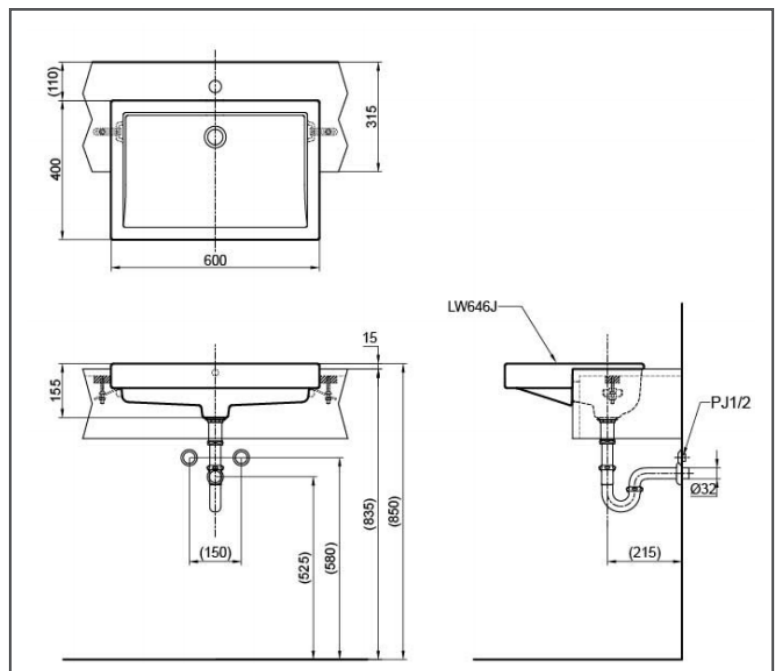

COLOURS

White

LW646JW/F#W