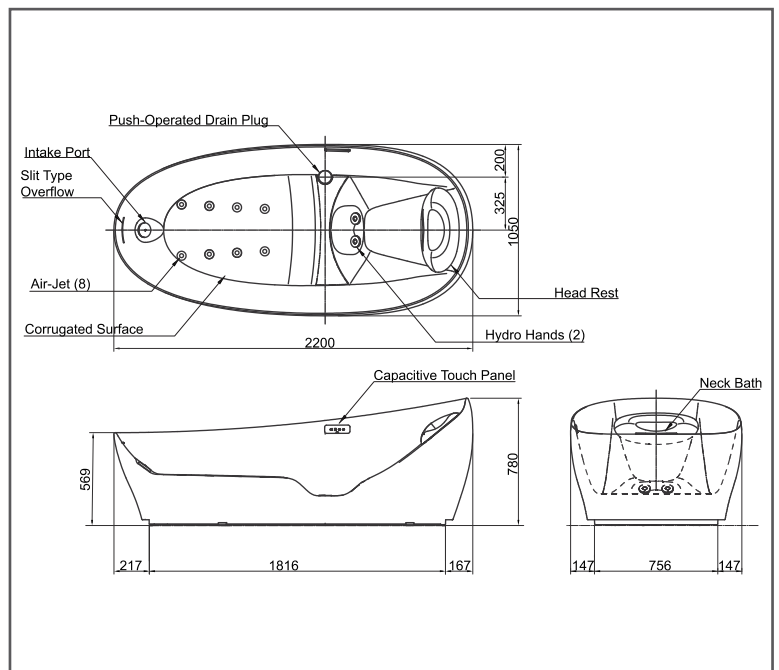

TOTO Bathtub

FLOTATION BATHTUB

PJYD2200PWE#GW

reddot winner 2020

FEATURES

- ZERO DIMENSION brings you the feeling of afloat, calm, immersed in the meditative moment of relaxation
- HYDROHANDS a dynamic water massage that flows randomly around targeted muscles encouraging a deep sense of relaxation
- NECK BATH With variable pillow positions ensuring stability and comfort
- AIR-JET Fluctuating streams of air bubbles that envelop the body with a soothing sensation
- LED LIGHTING supplies a dream-like ambience at the outer perimeter of the tub's base

SPECIFICATIONS

- Material : Reinforced Marble (Tub)
FRP covered with silicon (Pillow)
- Actual Capacity : 293L
- Pop-up Waste : Included
- Power Rating : 220~240v / 50Hz
- Size : 1050W x 2200D x 780H mm
- Weight : 170Kg

PARTS DESCRIPTION

- PJYD2200PWE#GW : Galalato Free Standing Bathtub with Overflow, Push Operated Drain Plug, without Hand Grip

COLOURS

White (#GW)

PJYD2200PWE#GW

Please consult, TOTO representative for more details.