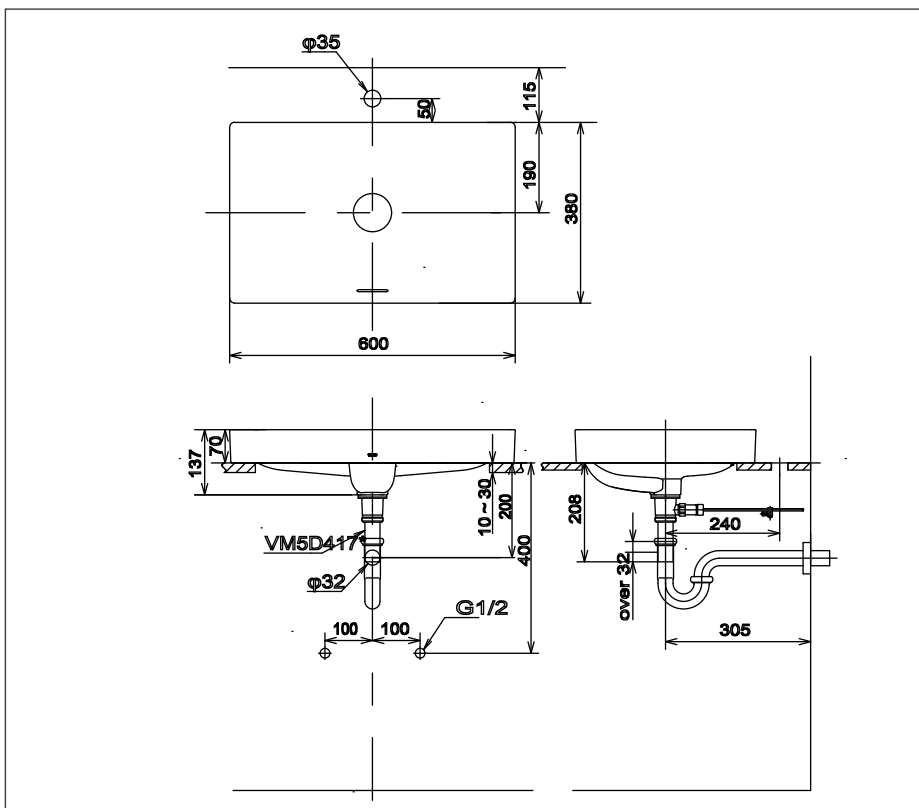

Recommended Faucet Combination

- TLP02304T
- TLG01304T
- TLG02304T
- TLG04304T
- TLG03303T

Please consult a TOTO representative for details