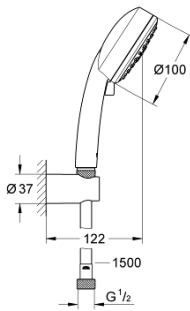

## 27 588 002 NEW TEMPESTA COSMOPOLITAN WALL HOLDER SET 3 SPRAYS

### PRODUCT DESCRIPTION

- Consisting of:
- hand shower (27 574)
- wall shower holder non-adjustable (27 594)
- Relaxaflex hose 1500 mm 1/2" x 1/2" (28 151)
- **GROHE EcoJoy** 9.5 l/min flow limiter
- **GROHE StarLight** chrome finish
- **GROHE DreamSpray** perfect spray pattern
- **SpeedClean** anti-limescale system
- **Inner WaterGuide** for a longer life