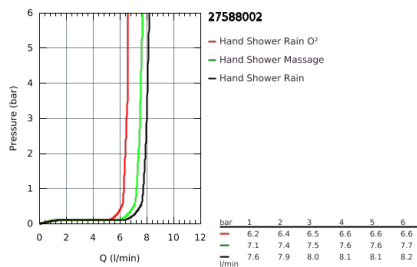

### PRODUCT DESCRIPTION

- Consisting of:
- hand shower (27 574)
- wall shower holder non-adjustable (27 594)
- Relaxaflex hose 1500 mm 1/2" x 1/2" (28 151)
- **GROHE EcoJoy** 9.5 l/min flow limiter
- **GROHE StarLight** chrome finish
- **GROHE DreamSpray** perfect spray pattern
- **SpeedClean** anti-limescale system
- **Inner WaterGuide** for a longer life