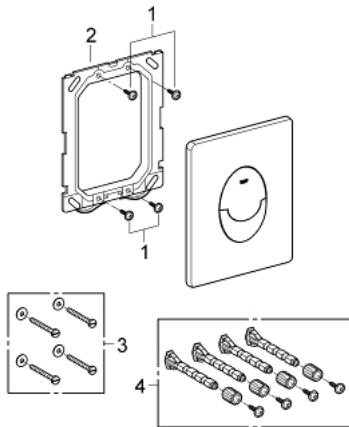

38 505 000 **SKATE AIR WALL PLATE**

PRODUCT DESCRIPTION

- for dual flush or start & stop actuation
- for pneumatic discharge valve AV1
- vertical installation
- 156 x 197 mm
- made of ABS
- **GROHE StarLight** chrome finish
- **GROHE EcoJoy** technology for less water and perfect flow
- for combination with Rapid SL and Uniset with GD 2 cistern
- for use with Rapid SLX please order shaft 66 791 000 (sold separately)

38 505 000 SKATE AIR WALL PLATE

SPARE PARTS

1: Screw (Order-nr. 6636200M)

2: Mounting frame (Order-nr. 43207000)

3: Fixing set (Order-nr. 4308500M)*

4: Fixing set (Order-nr. 4215800M)*

* Optional accessories