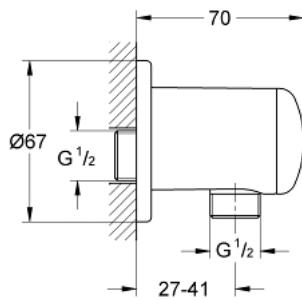

28 671 000 **SHOWER OUTLET ELBOW, 1/2"**

PRODUCT DESCRIPTION

- male thread
- GROHE StarLight chrome finish

28 671 000 SHOWER OUTLET ELBOW, 1/2"

SPARE PARTS, January 1993 – now

1: Cover Cap (Order-nr. 45364000)

83 455
06.11.93
Well

28.672us 28.673

28.671