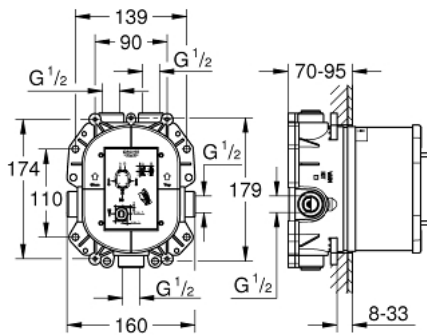

35 500 000 RAPIDO T THERMOSTATIC MIXER FOR CONCEALED INSTALLATION

PRODUCT DESCRIPTION

- for use with Grohtherm Special
- without finishing trim set
- flat installation depth 70 - 95 mm
- easy to install, premounted and tested unit
- **GROHE TurboStat** compact cartridge with wax thermolement
- two top outlets 1/2", lockable
- high flow rate up to 50 l/min. by use of three outlets
- bottom outlet 1/2" can be used only with separate stop valve
- safe to install, stable built-in-box and protective cap
- fixation options for solid walls and dry cladding
- material for wall sealing included
- Aquadimmer-diverter for bath mixer or stop valve for shower mixer in finishing trim set
- body of DR brass
- built-in non return valves and dirt strainers
- **GROHE EcoJoy** technology for less water and perfect flow
- min. recommended pressure 1.0 bar

35 500 000 **RAPIDO T THERMOSTATIC MIXER FOR CONCEALED INSTALLATION**

SPARE PARTS

1: Thermostatic compact cartridge 3/4" (Order-nr. 47483000)

2: Fitting ring (Order-nr. 47765000)

3: Non-return valve (Order-nr. 47753000)

4: Seal kit (Order-nr. 48263000)

5: Socket Spanner (Order-nr. 19332000)*

6: Safety Combination (EN 1717) (Order-nr. 29007000)*

7: Thermostatic compact cartridge 3/4" (Order-nr. 47186000)*

* Optional accessories