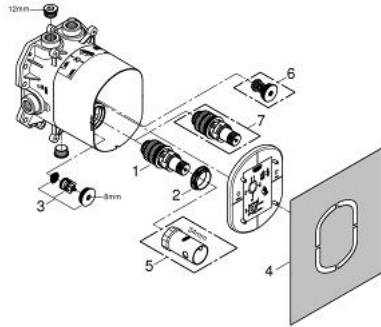

35 500 000 RAPIDO T THERMOSTATIC MIXER FOR CONCEALED INSTALLATION

PRODUCT DESCRIPTION

- for use with Grohtherm Special
- without finishing trim set
- flat installation depth 70 - 95 mm
- easy to install, premounted and tested unit
- **GROHE TurboStat** compact cartridge with wax thermolement
- two top outlets 1/2", lockable
- high flow rate up to 50 l/min. by use of three outlets
- bottom outlet 1/2" can be used only with separate stop valve
- safe to install, stable built-in-box and protective cap
- fixation options for solid walls and dry cladding
- material for wall sealing included
- Aquadimmer-diverter for bath mixer or stop valve for shower mixer in finishing trim set
- body of DR brass
- built-in non return valves and dirt strainers
- **GROHE EcoJoy** technology for less water and perfect flow
- min. recommended pressure 1.0 bar

35 500 000 **RAPIDO T THERMOSTATIC MIXER FOR CONCEALED INSTALLATION**

SPARE PARTS

1: Thermostatic compact cartridge 3/4" (Order-nr. 47483000)

2: Fitting ring (Order-nr. 47765000)

3: Non-return valve (Order-nr. 47753000)

4: Seal kit (Order-nr. 48263000)

5: Socket Spanner (Order-nr. 19332000)*

6: Safety Combination (EN 1717) (Order-nr. 29007000)*

7: Thermostatic compact cartridge 3/4" (Order-nr. 47186000)*

* Optional accessories