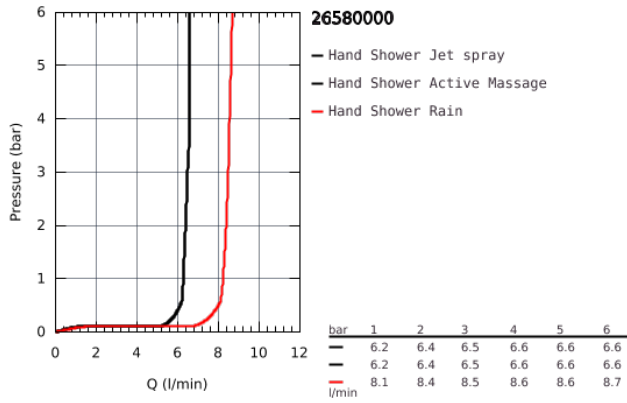

26 580 000 RAINSHOWER SMARTACTIVE 130 WALL HOLDER SET 3 SPRAYS