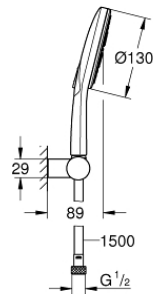

26 580 000 RAINSHOWER SMARTACTIVE 130 WALL HOLDER SET 3 SPRAYS

PRODUCT DESCRIPTION

- Colour: Chrome
- Consisting of:
 - hand shower Rainshower SmartActive 130 (26 574)
 - wall shower holder, adjustable (27 055)
 - Silverflex shower hose 1.500 mm (28 364)
 - GROHE Water Saving 9.5 l/min flow limiter
 - GROHE DreamSpray perfect spray pattern
 - GROHE Long-Life finish
 - SpeedClean anti-limescale system
 - Inner WaterGuide for a longer life
 - TwistStop preventing the hose from twisting
- suitable for instantaneous heater

26 580 000 RAINSHOWER SMARTACTIVE 130 WALL HOLDER SET 3 SPRAYS

26 580 000 **RAINSHOWER SMARTACTIVE 130 WALL HOLDER SET 3 SPRAYS**

SPARE PARTS, March 2018 – now

1: Strainer (Spare part-nr. 0700200M)