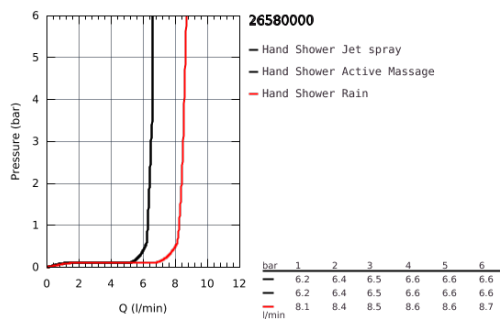

26 580 000 RAINSHOWER SMARTACTIVE 130 WALL HOLDER SET 3 SPRAYS

PRODUCT DESCRIPTION

- Colour: Chrome
- Consisting of:
 - hand shower Rainshower SmartActive 130 (26 574)
 - wall shower holder, adjustable (27 055)
 - Silverflex shower hose 1.500 mm (28 364)
 - GROHE Water Saving 9.5 l/min flow limiter
 - GROHE DreamSpray perfect spray pattern
 - GROHE Long-Life finish
 - SpeedClean anti-limescale system
 - Inner WaterGuide for a longer life
 - TwistStop preventing the hose from twisting
- suitable for instantaneous heater