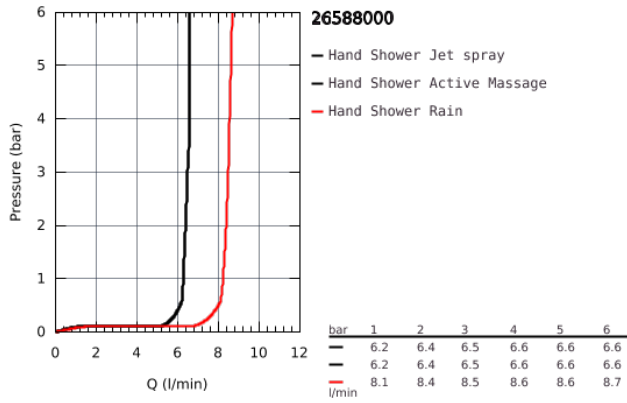

26 588 000 **RAINSHOWER SMARTACTIVE 130 CUBE WALL HOLDER SET 3 SPRAYS**