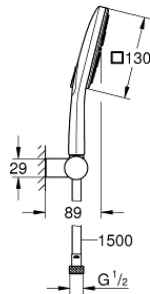

26 588 000 RAINSHOWER SMARTACTIVE 130 CUBE WALL HOLDER SET 3 SPRAYS

PRODUCT DESCRIPTION

- Colour: Chrome
- Consisting of:
 - hand shower Rainshower SmartActive 130 Cube (26 582)
 - wall shower holder, adjustable (27 055)
 - Silverflex shower hose 1.500 mm (28 364)
 - GROHE Water Saving 9.5 l/min flow limiter
 - GROHE DreamSpray perfect spray pattern
 - GROHE Long-Life finish
 - SpeedClean anti-limescale system
 - Inner WaterGuide for a longer life
 - TwistStop preventing the hose from twisting
- suitable for instantaneous heater

26 588 000 **RAINSHOWER SMARTACTIVE 130 CUBE WALL HOLDER SET 3 SPRAYS**

26 588 000 **RAINSHOWER SMARTACTIVE 130 CUBE WALL HOLDER SET 3 SPRAYS**

SPARE PARTS, March 2018 – now

1: Strainer (Spare part-nr. 0700200M)