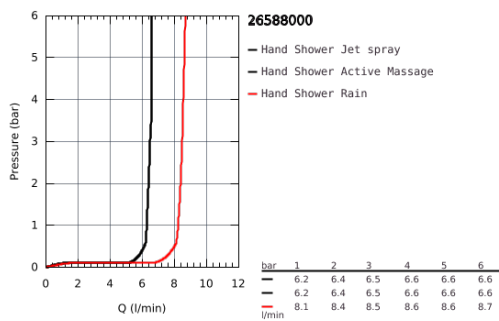

26 588 000 RAINSHOWER SMARTACTIVE 130 CUBE WALL HOLDER SET 3 SPRAYS

PRODUCT DESCRIPTION

- Colour: Chrome
- Consisting of:
 - hand shower Rainshower SmartActive 130 Cube (26 582)
 - wall shower holder, adjustable (27 055)
 - Silverflex shower hose 1.500 mm (28 364)
 - GROHE Water Saving 9.5 l/min flow limiter
 - GROHE DreamSpray perfect spray pattern
 - GROHE Long-Life finish
 - SpeedClean anti-limescale system
 - Inner WaterGuide for a longer life
 - TwistStop preventing the hose from twisting
- suitable for instantaneous heater