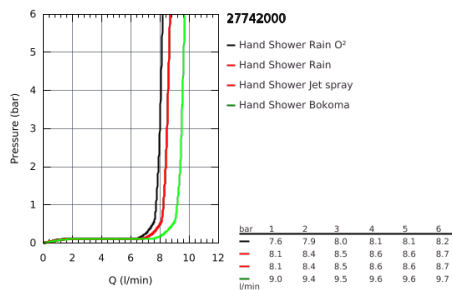

## 27 742 000 POWER&SOUL WALL HOLDER SET 4+ SPRAYS

### PRODUCT DESCRIPTION

- hand shower Power&Soul 130 (27 573 000)
- wall shower holder, adjustable (27 055)
- Silverflex shower hose 1750 mm (28 388 000)
- **GROHE EcoJoy** 9.5 l/min flow limiter
- **GROHE DreamSpray** perfect spray pattern
- **GROHE StarLight** chrome finish
- **SpeedClean** anti-limescale system
- **Inner WaterGuide** for a longer life
- **Twistfree** preventing the hose from twisting