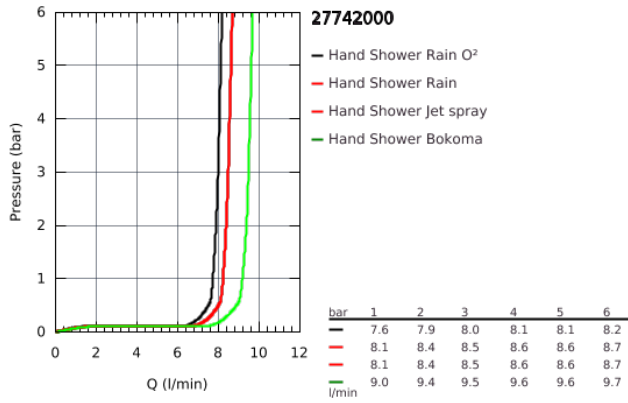

27 742 000 **POWER&SOUL WALL HOLDER SET 4+ SPRAYS**