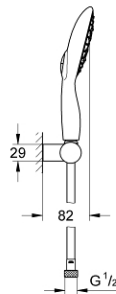

## 27 742 000 POWER&SOUL WALL HOLDER SET 4+ SPRAYS

### PRODUCT DESCRIPTION

- hand shower Power&Soul 130 (27 573 000)
- wall shower holder, adjustable (27 055)
- Silverflex shower hose 1750 mm (28 388 000)
- **GROHE EcoJoy** 9.5 l/min flow limiter
- **GROHE DreamSpray** perfect spray pattern
- **GROHE StarLight** chrome finish
- **SpeedClean** anti-limescale system
- **Inner WaterGuide** for a longer life
- **Twistfree** preventing the hose from twisting

27 742 000 **POWER&SOUL WALL HOLDER SET 4+ SPRAYS**

27 742 000 **POWER&SOUL WALL HOLDER SET 4+ SPRAYS**

**SPARE PARTS**, March 2011 – now

1: Strainer (Order-nr. 0700200M)