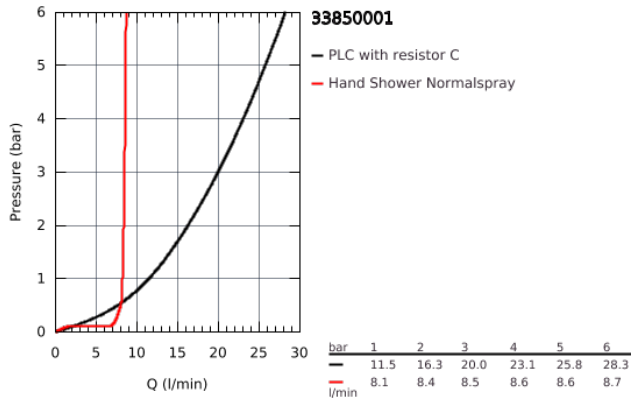

33 850 001 LINEARE SINGLE-LEVER BATH MIXER 1/2"

PRODUCT DESCRIPTION

- wall mounted
- metal lever
- **GROHE SilkMove** 35 mm ceramic cartridge
- with temperature limiter
- **GROHE StarLight** chrome finish
- automatic diverter: bath/shower
- mousseur
- shower outlet 1/2"
- integrated non-return valve
- covered S-unions
- protected against backflow
- with shower set
- consisting of:
 - hand shower Sena Stick (26 465)
 - wall shower holder Tempesta Cosmopolitan 100 (27 594 000)
 - Silverflex shower hose 1.500 mm (28 364)
- min. recommended pressure 1.0 bar

33 850 001 LINEARE SINGLE-LEVER BATH MIXER 1/2"

33 850 001 LINEARE SINGLE-LEVER BATH MIXER 1/2"

SPARE PARTS

- 1: Lever (Order-nr. 46987000)
 - 2: Cartridge (Order-nr. 46374000)
 - 3: Mousseur (Order-nr. 13952000)
 - 4: Diverter knob (Order-nr. 64309000)
 - 5: Diverter (Order-nr. 46947000)
 - 6: Non-return valve (Order-nr. 08565000)
 - 7: Screw connection 1/2" (Order-nr. 45044000)
 - 8: S-union (Order-nr. 12693000)
 - 9: Dirt strainer (Order-nr. 0700200M)
 - 10: Extension set, 30 mm (Order-nr. 46238000)*
 - 11: Special spanner (Order-nr. 19377000)*
 - 12: Socket Spanner (Order-nr. 19332000)*
- * Optional accessories