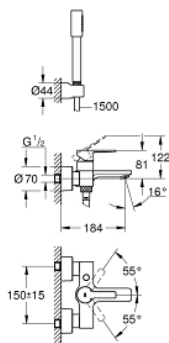

33 850 001 LINEARE SINGLE-LEVER BATH MIXER 1/2"

PRODUCT DESCRIPTION

- wall mounted
- metal lever
- **GROHE SilkMove** 35 mm ceramic cartridge
- with temperature limiter
- **GROHE StarLight** chrome finish
- automatic diverter: bath/shower
- mousseur
- shower outlet 1/2"
- integrated non-return valve
- covered S-unions
- protected against backflow
- with shower set
- consisting of:
 - hand shower Sena Stick (26 465)
 - wall shower holder Tempesta Cosmopolitan 100 (27 594 000)
 - Silverflex shower hose 1.500 mm (28 364)
- min. recommended pressure 1.0 bar

33 850 001 LINEARE SINGLE-LEVER BATH MIXER 1/2"

33 850 001 LINEARE SINGLE-LEVER BATH MIXER 1/2"

SPARE PARTS

- 1: Lever (Order-nr. 46987000)
 - 2: Cartridge (Order-nr. 46374000)
 - 3: Mousseur (Order-nr. 13952000)
 - 4: Diverter knob (Order-nr. 64309000)
 - 5: Diverter (Order-nr. 46947000)
 - 6: Non-return valve (Order-nr. 08565000)
 - 7: Screw connection 1/2" (Order-nr. 45044000)
 - 8: S-union (Order-nr. 12693000)
 - 9: Dirt strainer (Order-nr. 0700200M)
 - 10: Extension set, 30 mm (Order-nr. 46238000)*
 - 11: Special spanner (Order-nr. 19377000)*
 - 12: Socket Spanner (Order-nr. 19332000)*
- * Optional accessories