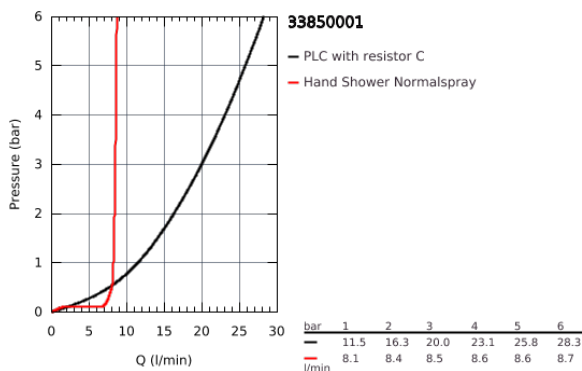

33 850 001 LINEARE SINGLE-LEVER BATH MIXER 1/2"

PRODUCT DESCRIPTION

- wall mounted
- metal lever
- **GROHE SilkMove** 35 mm ceramic cartridge
- with temperature limiter
- **GROHE StarLight** chrome finish
- automatic diverter: bath/shower
- mousseur
- shower outlet 1/2"
- integrated non-return valve
- covered S-unions
- protected against backflow
- with shower set
- consisting of:
 - hand shower Sena Stick (26 465)
 - wall shower holder Tempesta Cosmopolitan 100 (27 594 000)
 - Silverflex shower hose 1.500 mm (28 364)
- min. recommended pressure 1.0 bar

33 850 001 LINEARE SINGLE-LEVER BATH MIXER 1/2"

33 850 001 LINEARE SINGLE-LEVER BATH MIXER 1/2"

SPARE PARTS

- 1: Lever (Order-nr. 46987000)
 - 2: Cartridge (Order-nr. 46374000)
 - 3: Mousseur (Order-nr. 13952000)
 - 4: Diverter knob (Order-nr. 64309000)
 - 5: Diverter (Order-nr. 46947000)
 - 6: Non-return valve (Order-nr. 08565000)
 - 7: Screw connection 1/2" (Order-nr. 45044000)
 - 8: S-union (Order-nr. 12693000)
 - 9: Dirt strainer (Order-nr. 0700200M)
 - 10: Extension set, 30 mm (Order-nr. 46238000)*
 - 11: Special spanner (Order-nr. 19377000)*
 - 12: Socket Spanner (Order-nr. 19332000)*
- * Optional accessories