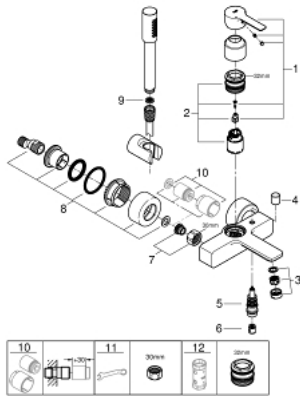

33 850 001 LINEARE SINGLE-LEVER BATH MIXER 1/2"

PRODUCT DESCRIPTION

- wall mounted
- metal lever
- **GROHE SilkMove** 35 mm ceramic cartridge
- with temperature limiter
- **GROHE StarLight** chrome finish
- automatic diverter: bath/shower
- mousseur
- shower outlet 1/2"
- integrated non-return valve
- covered S-unions
- protected against backflow
- with shower set
- consisting of:
 - hand shower Sena Stick (26 465)
 - wall shower holder Tempesta Cosmopolitan 100 (27 594 000)
 - Silverflex shower hose 1.500 mm (28 364)
- min. recommended pressure 1.0 bar

33 850 001 LINEARE SINGLE-LEVER BATH MIXER 1/2"

33 850 001 LINEARE SINGLE-LEVER BATH MIXER 1/2"

SPARE PARTS

- 1: Lever (Order-nr. 46987000)
 - 2: Cartridge (Order-nr. 46374000)
 - 3: Mousseur (Order-nr. 13952000)
 - 4: Diverter knob (Order-nr. 64309000)
 - 5: Diverter (Order-nr. 46947000)
 - 6: Non-return valve (Order-nr. 08565000)
 - 7: Screw connection 1/2" (Order-nr. 45044000)
 - 8: S-union (Order-nr. 12693000)
 - 9: Dirt strainer (Order-nr. 0700200M)
 - 10: Extension set, 30 mm (Order-nr. 46238000)*
 - 11: Special spanner (Order-nr. 19377000)*
 - 12: Socket Spanner (Order-nr. 19332000)*
- * Optional accessories