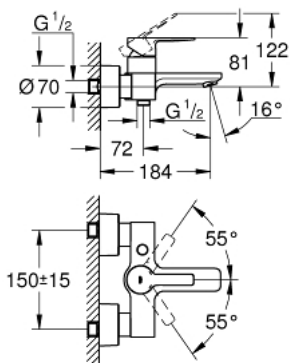

### 33 849 001 LINEARE SINGLE-LEVER BATH/SHOWER MIXER 1/2"

**PRODUCT DESCRIPTION**

- wall mounted
- metal lever
- **GROHE SilkMove** 35 mm ceramic cartridge
- with temperature limiter
- **GROHE StarLight** chrome finish
- automatic diverter: bath/shower
- mousseur
- shower outlet 1/2"
- integrated non-return valve
- covered S-unions
- protected against backflow
- pillar installation optional with pillar unions 12 030 000

### 33 849 001 LINEARE SINGLE-LEVER BATH/SHOWER MIXER 1/2"

## 33 849 001 LINEARE SINGLE-LEVER BATH/SHOWER MIXER 1/2"

### SPARE PARTS

- 1: Lever (Order-nr. 46987000)
  - 2: Cartridge (Order-nr. 46374000)
  - 3: Flow restrictor (Order-nr. 13952000)
  - 4: Diverter knob (Order-nr. 64309000)
  - 5: Diverter (Order-nr. 46947000)
  - 6: Non-return valve (Order-nr. 08565000)
  - 7: Screw joint (Order-nr. 45044000)
  - 8: S-union (Order-nr. 12693000)
  - 9: Extension 30 (Order-nr. 46238000)\*
  - 10: Special Spanner (Order-nr. 19377000)\*
  - 11: Socket Spanner (Order-nr. 19332000)\*
- \* Optional accessories