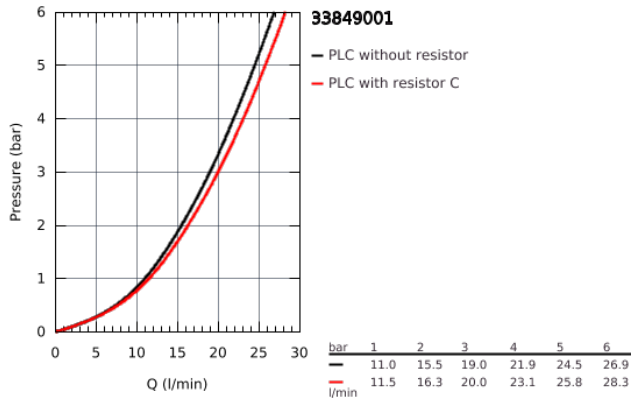

### 33 849 001 LINEARE SINGLE-LEVER BATH/SHOWER MIXER 1/2"

**PRODUCT DESCRIPTION**

- wall mounted
- metal lever
- **GROHE SilkMove** 35 mm ceramic cartridge
- with temperature limiter
- **GROHE StarLight** chrome finish
- automatic diverter: bath/shower
- mousseur
- shower outlet 1/2"
- integrated non-return valve
- covered S-unions
- protected against backflow
- pillar installation optional with pillar unions 12 030 000

### 33 849 001 LINEARE SINGLE-LEVER BATH/SHOWER MIXER 1/2"