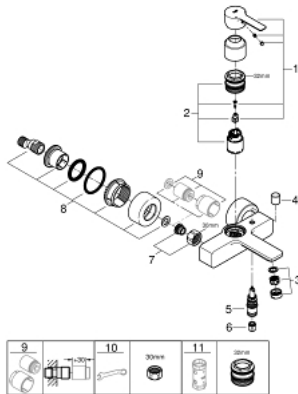

### 33 849 001 LINEARE SINGLE-LEVER BATH/SHOWER MIXER 1/2"

**PRODUCT DESCRIPTION**

- wall mounted
- metal lever
- **GROHE SilkMove** 35 mm ceramic cartridge
- with temperature limiter
- **GROHE StarLight** chrome finish
- automatic diverter: bath/shower
- mousseur
- shower outlet 1/2"
- integrated non-return valve
- covered S-unions
- protected against backflow
- pillar installation optional with pillar unions 12 030 000

### 33 849 001 LINEARE SINGLE-LEVER BATH/SHOWER MIXER 1/2"

## 33 849 001 LINEARE SINGLE-LEVER BATH/SHOWER MIXER 1/2"

### SPARE PARTS

- 1: Lever (Order-nr. 46987000)
  - 2: Cartridge (Order-nr. 46374000)
  - 3: Flow restrictor (Order-nr. 13952000)
  - 4: Diverter knob (Order-nr. 64309000)
  - 5: Diverter (Order-nr. 46947000)
  - 6: Non-return valve (Order-nr. 08565000)
  - 7: Screw joint (Order-nr. 45044000)
  - 8: S-union (Order-nr. 12693000)
  - 9: Extension 30 (Order-nr. 46238000)\*
  - 10: Special Spanner (Order-nr. 19377000)\*
  - 11: Socket Spanner (Order-nr. 19332000)\*
- \* Optional accessories