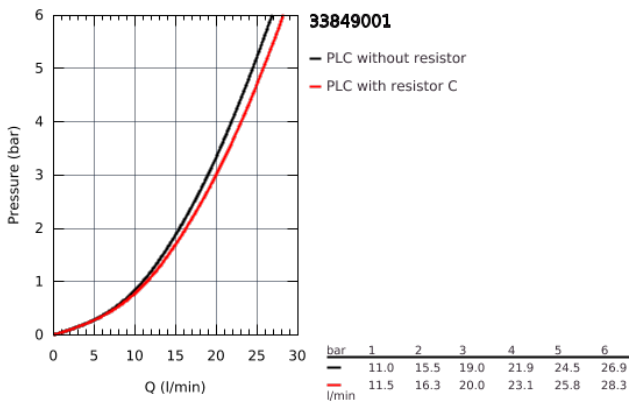

### 33 849 001 LINEARE SINGLE-LEVER BATH/SHOWER MIXER 1/2"

**PRODUCT DESCRIPTION**

- wall mounted
- metal lever
- **GROHE SilkMove** 35 mm ceramic cartridge
- with temperature limiter
- **GROHE StarLight** chrome finish
- automatic diverter: bath/shower
- mousseur
- shower outlet 1/2"
- integrated non-return valve
- covered S-unions
- protected against backflow
- pillar installation optional with pillar unions 12 030 000

### 33 849 001 LINEARE SINGLE-LEVER BATH/SHOWER MIXER 1/2"