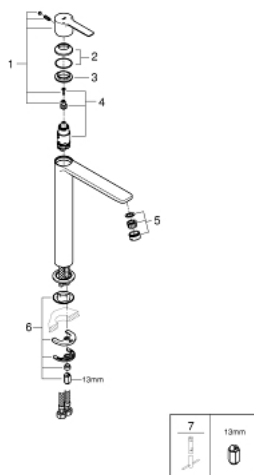

23 405 001 LINEARE BASIN MIXER 1/2"
XL-SIZE

PRODUCT DESCRIPTION

- monobloc installation
- metal lever
- **for free-standing basins**
- 28 mm ceramic cartridge with **GROHE SilkMove**
- with temperature limiter
- **GROHE StarLight** chrome finish
- **GROHE EcoJoy** SpeedClean mousseur 5.7 l/min
- **GROHE FastFixation Plus** rapid installation system
- smooth body
- flexible connection hoses
- min. recommended pressure 0.2 bar

23 405 001 **LINEARE BASIN MIXER 1/2"**
XL-SIZE

SPARE PARTS

- 1: Lever (Order-nr. 46980000)
 - 2: Shield for cross handle (Order-nr. 46581000)
 - 3: retaining ring (Order-nr. 07419000)
 - 4: Cartridge (Order-nr. 46580000)
 - 5: Flow restrictor (Order-nr. 48159000)
 - 6: Shank mounting kit (Order-nr. 46645000)
 - 7: Mounting wrench (Order-nr. 19017000)*
- * Optional accessories