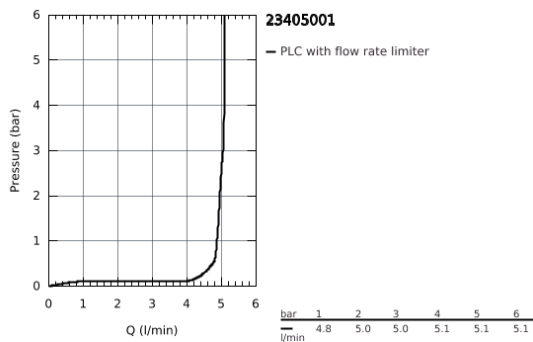

23 405 001 LINEARE BASIN MIXER 1/2"
XL-SIZE

PRODUCT DESCRIPTION

- monobloc installation
- metal lever
- **for free-standing basins**
- 28 mm ceramic cartridge with **GROHE SilkMove**
- with temperature limiter
- **GROHE StarLight** chrome finish
- **GROHE EcoJoy** SpeedClean mousseur 5.7 l/min
- **GROHE FastFixation Plus** rapid installation system
- smooth body
- flexible connection hoses
- min. recommended pressure 0.2 bar

23 405 001 **LINEARE BASIN MIXER 1/2"**
XL-SIZE

SPARE PARTS

- 1: Lever (Order-nr. 46980000)
 - 2: Shield for cross handle (Order-nr. 46581000)
 - 3: retaining ring (Order-nr. 07419000)
 - 4: Cartridge (Order-nr. 46580000)
 - 5: Flow restrictor (Order-nr. 48159000)
 - 6: Shank mounting kit (Order-nr. 46645000)
 - 7: Mounting wrench (Order-nr. 19017000)*
- * Optional accessories