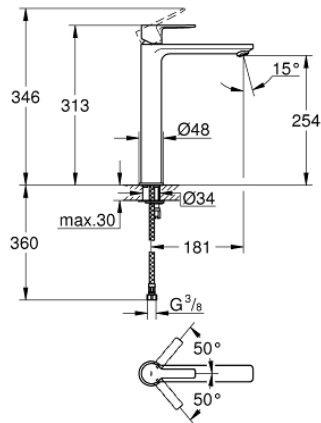

23 405 001 LINEARE BASIN MIXER 1/2"
XL-SIZE

PRODUCT DESCRIPTION

- monobloc installation
- metal lever
- **for free-standing basins**
- 28 mm ceramic cartridge with **GROHE SilkMove**
- with temperature limiter
- **GROHE StarLight** chrome finish
- **GROHE EcoJoy** SpeedClean mousseur 5.7 l/min
- **GROHE FastFixation Plus** rapid installation system
- smooth body
- flexible connection hoses
- min. recommended pressure 0.2 bar

23 405 001 **LINEARE BASIN MIXER 1/2"**
XL-SIZE

SPARE PARTS

- 1: Lever (Order-nr. 46980000)
 - 2: Shield for cross handle (Order-nr. 46581000)
 - 3: retaining ring (Order-nr. 07419000)
 - 4: Cartridge (Order-nr. 46580000)
 - 5: Flow restrictor (Order-nr. 48159000)
 - 6: Shank mounting kit (Order-nr. 46645000)
 - 7: Mounting wrench (Order-nr. 19017000)*
- * Optional accessories