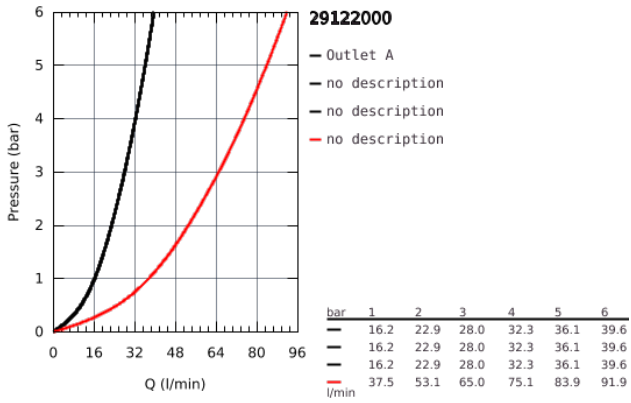

29 122 000 GROHTHERM SMARTCONTROL TRIPLE VOLUME CONTROL TRIM

PRODUCT DESCRIPTION

- Colour: chrome
- set for final installation for
- GROHE Rapido SmartBox 35 600/35 604/35 601
- metal wall escutcheon with GROHE FastFixation (covered escutcheon and shaft sealing, covered fixing), retroactively 6° adjustable
- 10 mm thin profile escutcheon
- GROHE Long-Life finish
- GROHE SmartControl push for ON-OFF, turn for volume adjustment from GROHE Water Saving to full flow
- exchangeable symbols
- GROHE ProGrip with knurl structure
- multiple outlets can be run simultaneously
- without roughing-in-set
- flow performance: outlet D = 28 l/min outlet E = 28 l/min outlet A = 28 l/min outlet D+E+A = 65 l/min

29 122 000 GROHTHERM SMARTCONTROL TRIPLE VOLUME CONTROL TRIM

29 122 000 GROHTHERM SMARTCONTROL TRIPLE VOLUME CONTROL TRIM

SPARE PARTS, September 2016 – spareParts.validDate.now

- 1: Push button (Order-nr. 48361000)
 - 2: Escutcheon (Order-nr. 48366000)
 - 3: Mounting plate (Order-nr. 48365000)
 - 4: Cartridge (Order-nr. 48359000)
 - 4.1: Spindle (Order-nr. 49088000)
 - 5: Seal (Order-nr. 48360000)
 - 6: Universal extension set single-lever mixers, 25 mm (Order-nr. 14048000)*
- * Optional accessories