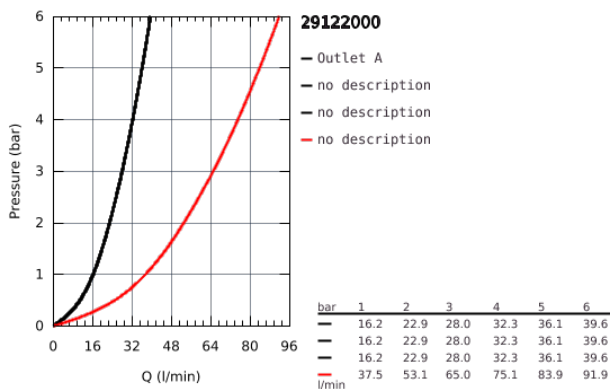

29 122 000 GROHTHERM SMARTCONTROL TRIPLE VOLUME CONTROL TRIM

PRODUCT DESCRIPTION

- Colour: chrome
- set for final installation for
- GROHE Rapido SmartBox 35 600/35 604/35 601
- metal wall escutcheon with GROHE FastFixation (covered escutcheon and shaft sealing, covered fixing), retroactively 6° adjustable
- 10 mm thin profile escutcheon
- GROHE Long-Life finish
- GROHE SmartControl push for ON-OFF, turn for volume adjustment from GROHE Water Saving to full flow
- exchangeable symbols
- GROHE ProGrip with knurl structure
- multiple outlets can be run simultaneously
- without roughing-in-set
- flow performance: outlet D = 28 l/min outlet E = 28 l/min outlet A = 28 l/min outlet D+E+A = 65 l/min

29 122 000 GROHTHERM SMARTCONTROL TRIPLE VOLUME CONTROL TRIM

29 122 000 GROHTHERM SMARTCONTROL TRIPLE VOLUME CONTROL TRIM

SPARE PARTS, September 2016 – spareParts.validDate.now

- 1: Push button (Order-nr. 48361000)
 - 2: Escutcheon (Order-nr. 48366000)
 - 3: Mounting plate (Order-nr. 48365000)
 - 4: Cartridge (Order-nr. 48359000)
 - 4.1: Spindle (Order-nr. 49088000)
 - 5: Seal (Order-nr. 48360000)
 - 6: Universal extension set single-lever mixers, 25 mm (Order-nr. 14048000)*
- * Optional accessories