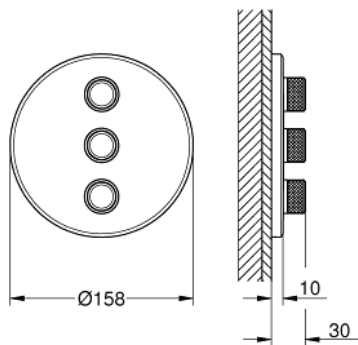

29 122 000 GROHTHERM SMARTCONTROL TRIPLE VOLUME CONTROL TRIM

PRODUCT DESCRIPTION

- Colour: chrome
- set for final installation for
- GROHE Rapido SmartBox 35 600/35 604/35 601
- metal wall escutcheon with GROHE FastFixation (covered escutcheon and shaft sealing, covered fixing), retroactively 6° adjustable
- 10 mm thin profile escutcheon
- GROHE Long-Life finish
- GROHE SmartControl push for ON-OFF, turn for volume adjustment from GROHE Water Saving to full flow
- exchangeable symbols
- GROHE ProGrip with knurl structure
- multiple outlets can be run simultaneously
- without roughing-in-set
- flow performance: outlet D = 28 l/min outlet E = 28 l/min outlet A = 28 l/min outlet D+E+A = 65 l/min

29 122 000 GROHTHERM SMARTCONTROL TRIPLE VOLUME CONTROL TRIM

29 122 000 GROHTHERM SMARTCONTROL TRIPLE VOLUME CONTROL TRIM

SPARE PARTS, September 2016 – spareParts.validDate.now

- 1: Push button (Order-nr. 48361000)
 - 2: Escutcheon (Order-nr. 48366000)
 - 3: Mounting plate (Order-nr. 48365000)
 - 4: Cartridge (Order-nr. 48359000)
 - 4.1: Spindle (Order-nr. 49088000)
 - 5: Seal (Order-nr. 48360000)
 - 6: Universal extension set single-lever mixers, 25 mm (Order-nr. 14048000)*
- * Optional accessories