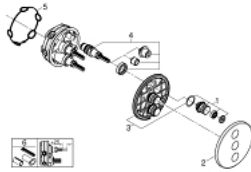

29 122 000 GROHTHERM SMARTCONTROL TRIPLE VOLUME CONTROL TRIM

PRODUCT DESCRIPTION

- Colour: chrome
- set for final installation for
- GROHE Rapido SmartBox 35 600/35 604/35 601
- metal wall escutcheon with GROHE FastFixation (covered escutcheon and shaft sealing, covered fixing), retroactively 6° adjustable
- 10 mm thin profile escutcheon
- GROHE Long-Life finish
- GROHE SmartControl push for ON-OFF, turn for volume adjustment from GROHE Water Saving to full flow
- exchangeable symbols
- GROHE ProGrip with knurl structure
- multiple outlets can be run simultaneously
- without roughing-in-set
- flow performance: outlet D = 28 l/min outlet E = 28 l/min outlet A = 28 l/min outlet D+E+A = 65 l/min

29 122 000 GROHTHERM SMARTCONTROL TRIPLE VOLUME CONTROL TRIM

29 122 000 GROHTHERM SMARTCONTROL TRIPLE VOLUME CONTROL TRIM

SPARE PARTS, September 2016 – spareParts.validDate.now

- 1: Push button (Order-nr. 48361000)
 - 2: Escutcheon (Order-nr. 48366000)
 - 3: Mounting plate (Order-nr. 48365000)
 - 4: Cartridge (Order-nr. 48359000)
 - 4.1: Spindle (Order-nr. 49088000)
 - 5: Seal (Order-nr. 48360000)
 - 6: Universal extension set single-lever mixers, 25 mm (Order-nr. 14048000)*
- * Optional accessories