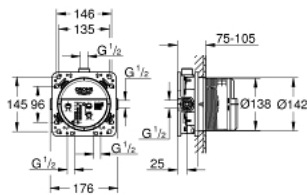

35 600 000 UNIVERSAL ROUGH-IN BOX, 1/2"

PRODUCT DESCRIPTION

- 3 outlets 1/2"
- 2 inlets below, 1/2"
- installation depth 75-105 mm
- connection unit in DR brass
- pre-mounted flushing plug
- stable build-in box and protective cover
- fixing options for solid walls and dry cladding
- gasket
- without set for final installation

35 600 000 **UNIVERSAL ROUGH-IN BOX, 1/2"**

SPARE PARTS, September 2016 – now

1: Replacement kit for seal (Order-nr. 48263000)*

* Optional accessories