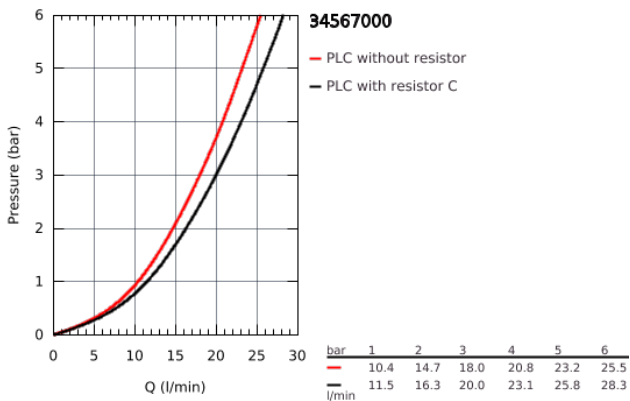

34 567 000 GROHTHERM 800 THERMOSTATIC BATH/SHOWER MIXER 1/2"

PRODUCT DESCRIPTION

- wall mounted
- **GROHE StarLight** chrome finish
- **GROHE SafeStop** safety button at 38°C
(calibration required)
- **GROHE SafeStop Plus** optional temperature limiter at 43°C included
- **GROHE TurboStat** compact cartridge with wax thermoelement
- integrated mixed water shut off
- automatic diverter: bath/shower
- volume handle with **GROHE EcoButton** (economy button with individually adjustable economy stop)
- ceramic headpart 1/2", 180°
- shower bottom outlet 1/2"
- mousseur
- built-in non return valves
- dirt strainers
- protected against backflow
- S-unions
- metal escutcheon
- **GROHE EcoJoy** technology for less water and perfect flow

34 567 000 GROHTHERM 800 THERMOSTATIC BATH/SHOWER MIXER 1/2"

SPARE PARTS, February 2014 – now

- 1: Temperature control handle (Order-nr. 47981000)
- 2: retaining ring (Order-nr. 47743000)
- 3: Thermostatic compact cartridge 1/2" (Order-nr. 47439000)
- 4: Shut-off handle (Order-nr. 47980000)
- 5: Ceramic headpart, 1/2" (Order-nr. 45346000)
- 5.1: O-Ring $\varnothing 18,2 \times \varnothing 1,7$ (Order-nr. 0392400M)
- 6: Non-return valve (Order-nr. 47189000)
- 6.1: Filter (Order-nr. 0726400M)
- 6.2: Non-return valve (Order-nr. 08565000)
- 6.3: O-Ring $\varnothing 17 \times \varnothing 2$ (Order-nr. 0305500M)
- 7: S-union (Order-nr. 12075000)
- 7.1: Sealing washer (Order-nr. 0138600M)
- 7.2: Escutcheon (Order-nr. 0221000M)
- 8: Flow restrictor (Order-nr. 13952000)
- 9: Diverter knob (Order-nr. 65648000)
- 10: Diverter (Order-nr. 65655000)
- 11: Non-return valve (Order-nr. 08565000)
- 12: Extension 3/4", 20 mm (Order-nr. 0713000M)*
- 13: Special Spanner (Order-nr. 19377000)*
- 14: Socket Spanner (Order-nr. 19332000)*
- 15: GROHE TurboStat cartridge 1/2" (Order-nr. 47175000)*