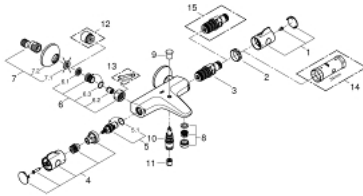

34 567 000 GROHTHERM 800 THERMOSTATIC BATH/SHOWER MIXER 1/2"

PRODUCT DESCRIPTION

- wall mounted
- **GROHE StarLight** chrome finish
- **GROHE SafeStop** safety button at 38°C
(calibration required)
- **GROHE SafeStop Plus** optional temperature limiter at 43°C included
- **GROHE TurboStat** compact cartridge with wax thermoelement
- integrated mixed water shut off
- automatic diverter: bath/shower
- volume handle with **GROHE EcoButton** (economy button with individually adjustable economy stop)
- ceramic headpart 1/2", 180°
- shower bottom outlet 1/2"
- mousseur
- built-in non return valves
- dirt strainers
- protected against backflow
- S-unions
- metal escutcheon
- **GROHE EcoJoy** technology for less water and perfect flow

34 567 000 GROHTHERM 800 THERMOSTATIC BATH/SHOWER MIXER 1/2"

SPARE PARTS, February 2014 – now

- 1: Temperature control handle (Order-nr. 47981000)
- 2: retaining ring (Order-nr. 47743000)
- 3: Thermostatic compact cartridge 1/2" (Order-nr. 47439000)
- 4: Shut-off handle (Order-nr. 47980000)
- 5: Ceramic headpart, 1/2" (Order-nr. 45346000)
- 5.1: O-Ring $\varnothing 18,2 \times \varnothing 1,7$ (Order-nr. 0392400M)
- 6: Non-return valve (Order-nr. 47189000)
- 6.1: Filter (Order-nr. 0726400M)
- 6.2: Non-return valve (Order-nr. 08565000)
- 6.3: O-Ring $\varnothing 17 \times \varnothing 2$ (Order-nr. 0305500M)
- 7: S-union (Order-nr. 12075000)
- 7.1: Sealing washer (Order-nr. 0138600M)
- 7.2: Escutcheon (Order-nr. 0221000M)
- 8: Flow restrictor (Order-nr. 13952000)
- 9: Diverter knob (Order-nr. 65648000)
- 10: Diverter (Order-nr. 65655000)
- 11: Non-return valve (Order-nr. 08565000)
- 12: Extension 3/4", 20 mm (Order-nr. 0713000M)*
- 13: Special Spanner (Order-nr. 19377000)*
- 14: Socket Spanner (Order-nr. 19332000)*
- 15: GROHE TurboStat cartridge 1/2" (Order-nr. 47175000)*