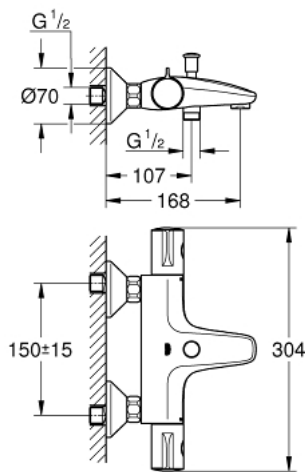

34 567 000 GROHTHERM 800 THERMOSTATIC BATH/SHOWER MIXER 1/2"

PRODUCT DESCRIPTION

- wall mounted
- **GROHE StarLight** chrome finish
- **GROHE SafeStop** safety button at 38°C
(calibration required)
- **GROHE SafeStop Plus** optional temperature limiter at 43°C included
- **GROHE TurboStat** compact cartridge with wax thermoelement
- integrated mixed water shut off
- automatic diverter: bath/shower
- volume handle with **GROHE EcoButton** (economy button with individually adjustable economy stop)
- ceramic headpart 1/2", 180°
- shower bottom outlet 1/2"
- mousseur
- built-in non return valves
- dirt strainers
- protected against backflow
- S-unions
- metal escutcheon
- **GROHE EcoJoy** technology for less water and perfect flow

34 567 000 GROHTHERM 800 THERMOSTATIC BATH/SHOWER MIXER 1/2"

SPARE PARTS, February 2014 – now

- 1: Temperature control handle (Order-nr. 47981000)
- 2: retaining ring (Order-nr. 47743000)
- 3: Thermostatic compact cartridge 1/2" (Order-nr. 47439000)
- 4: Shut-off handle (Order-nr. 47980000)
- 5: Ceramic headpart, 1/2" (Order-nr. 45346000)
- 5.1: O-Ring $\varnothing 18,2 \times \varnothing 1,7$ (Order-nr. 0392400M)
- 6: Non-return valve (Order-nr. 47189000)
- 6.1: Filter (Order-nr. 0726400M)
- 6.2: Non-return valve (Order-nr. 08565000)
- 6.3: O-Ring $\varnothing 17 \times \varnothing 2$ (Order-nr. 0305500M)
- 7: S-union (Order-nr. 12075000)
- 7.1: Sealing washer (Order-nr. 0138600M)
- 7.2: Escutcheon (Order-nr. 0221000M)
- 8: Flow restrictor (Order-nr. 13952000)
- 9: Diverter knob (Order-nr. 65648000)
- 10: Diverter (Order-nr. 65655000)
- 11: Non-return valve (Order-nr. 08565000)
- 12: Extension 3/4", 20 mm (Order-nr. 0713000M)*
- 13: Special Spanner (Order-nr. 19377000)*
- 14: Socket Spanner (Order-nr. 19332000)*
- 15: GROHE TurboStat cartridge 1/2" (Order-nr. 47175000)*