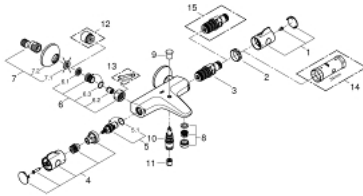

### SPARE PARTS, February 2014 – now

- 1: Temperature control handle (Order-nr. 47981000)
- 2: retaining ring (Order-nr. 47743000)
- 3: Thermostatic compact cartridge 1/2" (Order-nr. 47439000)
- 4: Shut-off handle (Order-nr. 47980000)
- 5: Ceramic headpart, 1/2" (Order-nr. 45346000)
- 5.1: O-Ring  $\varnothing 18,2 \times \varnothing 1,7$  (Order-nr. 0392400M)
- 6: Non-return valve (Order-nr. 47189000)
- 6.1: Filter (Order-nr. 0726400M)
- 6.2: Non-return valve (Order-nr. 08565000)
- 6.3: O-Ring  $\varnothing 17 \times \varnothing 2$  (Order-nr. 0305500M)
- 7: S-union (Order-nr. 12075000)
- 7.1: Sealing washer (Order-nr. 0138600M)
- 7.2: Escutcheon (Order-nr. 0221000M)
- 8: Flow restrictor (Order-nr. 13952000)
- 9: Diverter knob (Order-nr. 65648000)
- 10: Diverter (Order-nr. 65655000)
- 11: Non-return valve (Order-nr. 08565000)
- 12: Extension 3/4", 20 mm (Order-nr. 0713000M)\*
- 13: Special Spanner (Order-nr. 19377000)\*
- 14: Socket Spanner (Order-nr. 19332000)\*
- 15: GROHE TurboStat cartridge 1/2" (Order-nr. 47175000)\*