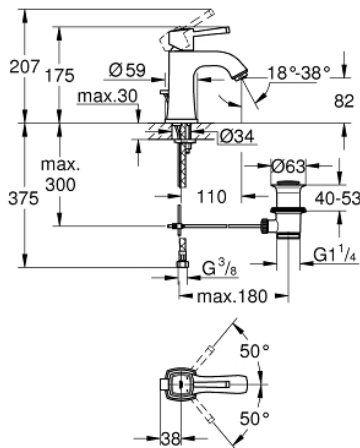

23 303 000 GRANDERA BASIN MIXER 1/2"
M-SIZE

PRODUCT DESCRIPTION

- monobloc installation
- 28 mm ceramic cartridge with **GROHE SilkMove**
- temperature limiter
- **GROHE StarLight** chrome finish
- **GROHE EcoJoy** technology for less water and perfect flow
- **GROHE FastFixation** installation system
- **GROHE AquaGuide** adjustable mousseur 5.7 l/min
- pop-up waste set 1 1/4"
- flexible connection hoses

23 303 000 **GRANDERA BASIN MIXER 1/2"**
M-SIZE

SPARE PARTS, January 2012 – now

- 1: Lever (Order-nr. 46836000)
 - 2: retaining ring (Order-nr. 46715000)
 - 3: Cartridge (Order-nr. 46580000)
 - 4: Flow straightener (Order-nr. 46837000)
 - 5: Pop-up rod (Order-nr. 46787000)
 - 6: Shank mounting kit (Order-nr. 46671000)
 - 7: Pop-up waste set 1 1/4" (Order-nr. 28910000)
 - 7.1: Chrome bath plug (Order-nr. 07182000)
 - 7.2: Eccentric rod (Order-nr. 07052000)
 - 8: Mounting wrench (Order-nr. 19017000)*
 - 9: Eccentric rod (Order-nr. 07341000)*
- * Optional accessories