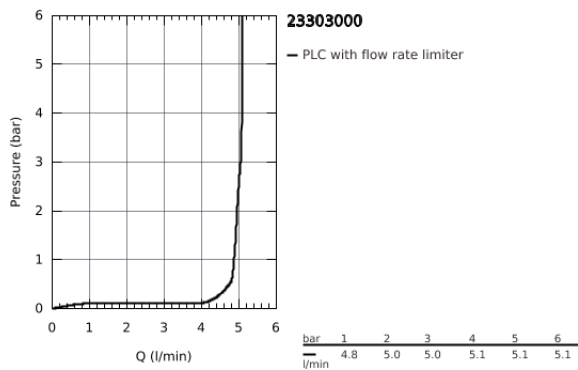

23 303 000 GRANDERA BASIN MIXER 1/2"
M-SIZE

PRODUCT DESCRIPTION

- monobloc installation
- 28 mm ceramic cartridge with **GROHE SilkMove**
- temperature limiter
- **GROHE StarLight** chrome finish
- **GROHE EcoJoy** technology for less water and perfect flow
- **GROHE FastFixation** installation system
- **GROHE AquaGuide** adjustable mousseur 5.7 l/min
- pop-up waste set 1 1/4"
- flexible connection hoses

23 303 000 **GRANDERA BASIN MIXER 1/2"**
M-SIZE

SPARE PARTS, January 2012 – now

- 1: Lever (Order-nr. 46836000)
 - 2: retaining ring (Order-nr. 46715000)
 - 3: Cartridge (Order-nr. 46580000)
 - 4: Flow straightener (Order-nr. 46837000)
 - 5: Pop-up rod (Order-nr. 46787000)
 - 6: Shank mounting kit (Order-nr. 46671000)
 - 7: Pop-up waste set 1 1/4" (Order-nr. 28910000)
 - 7.1: Chrome bath plug (Order-nr. 07182000)
 - 7.2: Eccentric rod (Order-nr. 07052000)
 - 8: Mounting wrench (Order-nr. 19017000)*
 - 9: Eccentric rod (Order-nr. 07341000)*
- * Optional accessories