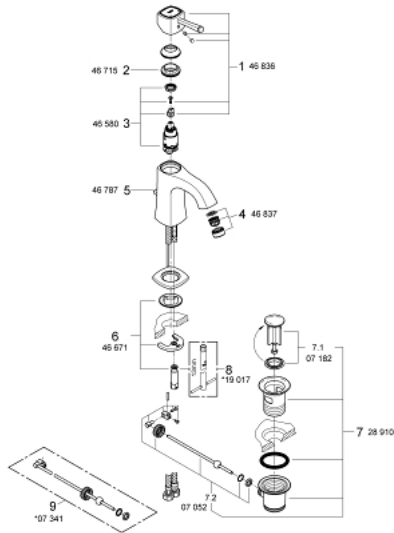

23 303 000 GRANDERA BASIN MIXER 1/2"
M-SIZE

PRODUCT DESCRIPTION

- monobloc installation
- 28 mm ceramic cartridge with **GROHE SilkMove**
- temperature limiter
- **GROHE StarLight** chrome finish
- **GROHE EcoJoy** technology for less water and perfect flow
- **GROHE FastFixation** installation system
- **GROHE AquaGuide** adjustable mousseur 5.7 l/min
- pop-up waste set 1 1/4"
- flexible connection hoses

23 303 000 **GRANDERA BASIN MIXER 1/2"**
M-SIZE

SPARE PARTS, January 2012 – now

- 1: Lever (Order-nr. 46836000)
 - 2: retaining ring (Order-nr. 46715000)
 - 3: Cartridge (Order-nr. 46580000)
 - 4: Flow straightener (Order-nr. 46837000)
 - 5: Pop-up rod (Order-nr. 46787000)
 - 6: Shank mounting kit (Order-nr. 46671000)
 - 7: Pop-up waste set 1 1/4" (Order-nr. 28910000)
 - 7.1: Chrome bath plug (Order-nr. 07182000)
 - 7.2: Eccentric rod (Order-nr. 07052000)
 - 8: Mounting wrench (Order-nr. 19017000)*
 - 9: Eccentric rod (Order-nr. 07341000)*
- * Optional accessories