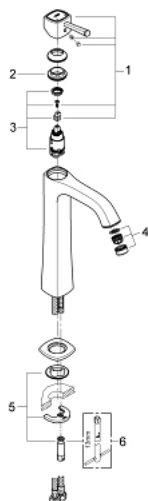

23 313 000 **GRANDERA BASIN MIXER 1/2"**
XL-SIZE

SPARE PARTS, June 2012 – now

- 1: Lever (Order-nr. 46836000)
- 2: retaining ring (Order-nr. 46715000)
- 3: Cartridge (Order-nr. 46580000)
- 4: Flow straightener (Order-nr. 46837000)
- 5: Shank mounting kit (Order-nr. 46671000)
- 6: Mounting wrench (Order-nr. 19017000)*