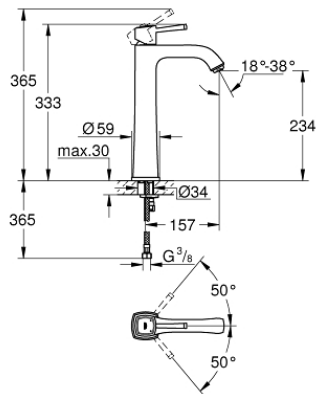

23 313 000 **GRANDERA BASIN MIXER 1/2"**  
**XL-SIZE**

**PRODUCT DESCRIPTION**

- for free-standing basins
- 28 mm ceramic cartridge with **GROHE SilkMove**
- temperature limiter
- **GROHE StarLight** chrome finish
- **GROHE EcoJoy** technology for less water and perfect flow
- **GROHE FastFixation** installation system
- **GROHE AquaGuide** adjustable mousseur 5.7 l/min
- smooth body
- flexible connection hoses

23 313 000 **GRANDERA BASIN MIXER 1/2"**  
**XL-SIZE**

**SPARE PARTS**, June 2012 – now

- 1: Lever (Order-nr. 46836000)
- 2: retaining ring (Order-nr. 46715000)
- 3: Cartridge (Order-nr. 46580000)
- 4: Flow straightener (Order-nr. 46837000)
- 5: Shank mounting kit (Order-nr. 46671000)
- 6: Mounting wrench (Order-nr. 19017000)\*