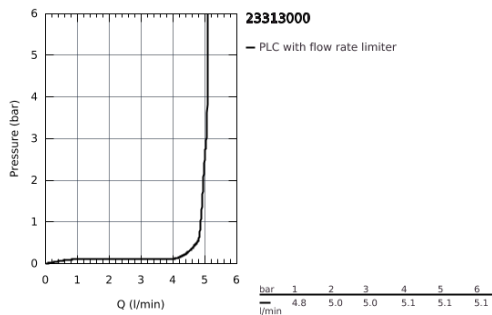

23 313 000 **GRANDERA BASIN MIXER 1/2"**  
**XL-SIZE**

**PRODUCT DESCRIPTION**

- for free-standing basins
- 28 mm ceramic cartridge with **GROHE SilkMove**
- temperature limiter
- **GROHE StarLight** chrome finish
- **GROHE EcoJoy** technology for less water and perfect flow
- **GROHE FastFixation** installation system
- **GROHE AquaGuide** adjustable mousseur 5.7 l/min
- smooth body
- flexible connection hoses

23 313 000 **GRANDERA BASIN MIXER 1/2"**  
**XL-SIZE**

**SPARE PARTS**, June 2012 – now

- 1: Lever (Order-nr. 46836000)
- 2: retaining ring (Order-nr. 46715000)
- 3: Cartridge (Order-nr. 46580000)
- 4: Flow straightener (Order-nr. 46837000)
- 5: Shank mounting kit (Order-nr. 46671000)
- 6: Mounting wrench (Order-nr. 19017000)\*