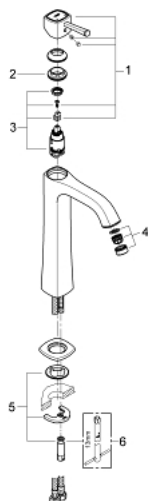

23 313 000 **GRANDERA BASIN MIXER 1/2"**  
**XL-SIZE**

**PRODUCT DESCRIPTION**

- for free-standing basins
- 28 mm ceramic cartridge with **GROHE SilkMove**
- temperature limiter
- **GROHE StarLight** chrome finish
- **GROHE EcoJoy** technology for less water and perfect flow
- **GROHE FastFixation** installation system
- **GROHE AquaGuide** adjustable mousseur 5.7 l/min
- smooth body
- flexible connection hoses

23 313 000 **GRANDERA BASIN MIXER 1/2"**  
**XL-SIZE**

**SPARE PARTS**, June 2012 – now

- 1: Lever (Order-nr. 46836000)
- 2: retaining ring (Order-nr. 46715000)
- 3: Cartridge (Order-nr. 46580000)
- 4: Flow straightener (Order-nr. 46837000)
- 5: Shank mounting kit (Order-nr. 46671000)
- 6: Mounting wrench (Order-nr. 19017000)\*