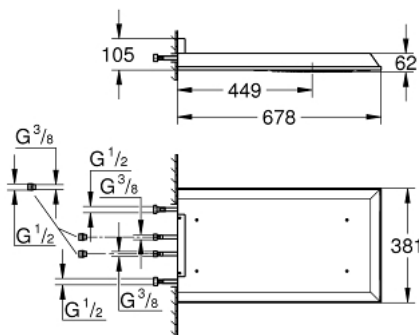

27 938 001 RAINSHOWER F-SERIES 15" HEAD SHOWER 3 SPRAYS

PRODUCT DESCRIPTION

- Rain, Bokoma Spray, Waterfall and combinations
- 381 mm (width) x 60 mm (height) x 677 mm (depth)
- material: metal
- GROHE DreamSpray perfect spray pattern
- GROHE StarLight chrome finish
- GROHE XL Waterfall extra wide waterfall spray
- SpeedClean anti-limescale system
- flow of single spray at 3 bar:
- 1 x Rain spray 300 mm: ca. 20 l/min
- 2 x XL Waterfall: 1 Waterfall: 20 l, 2 Waterfall: 32 l/min
- 4 x Bokoma Spray with adjustment angle 20°: 20 l/min
- Requires Rough-in (26 042) - to be ordered separately
- head shower has to be controlled by 4 outlets

27 938 001 RAINSHOWER F-SERIES 15" HEAD SHOWER 3 SPRAYS

SPARE PARTS, March 2012 – now

1: Strainer (Order-nr. 48007000)

2: Strainer (Order-nr. 47135000)

3: Spray face (Order-nr. 48348000)