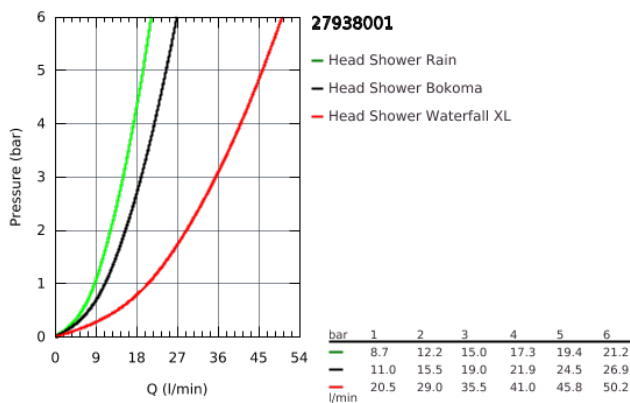

27 938 001 RAINSHOWER F-SERIES 15" HEAD SHOWER 3 SPRAYS

PRODUCT DESCRIPTION

- Rain, Bokoma Spray, Waterfall and combinations
- 381 mm (width) x 60 mm (height) x 677 mm (depth)
- material: metal
- GROHE DreamSpray perfect spray pattern
- GROHE StarLight chrome finish
- GROHE XL Waterfall extra wide waterfall spray
- SpeedClean anti-limescale system
- flow of single spray at 3 bar:
- 1 x Rain spray 300 mm: ca. 20 l/min
- 2 x XL Waterfall: 1 Waterfall: 20 l, 2 Waterfall: 32 l/min
- 4 x Bokoma Spray with adjustment angle 20°: 20 l/min
- Requires Rough-in (26 042) - to be ordered separately
- head shower has to be controlled by 4 outlets