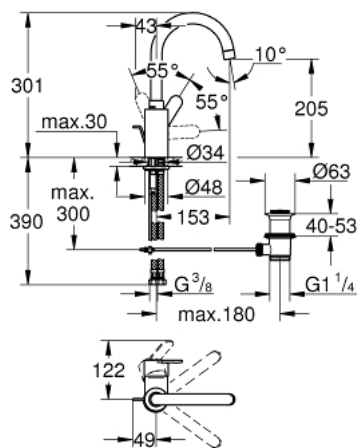

23 043 002 EUROSTYLE COSMOPOLITAN SINGLE-LEVER BASIN MIXER 1/2" L-SIZE

PRODUCT DESCRIPTION

- single hole installation
- metal lever
- covered lever fixing
- **GROHE SilkMove** 35 mm ceramic cartridge
- adjustable flow rate limiter
- **GROHE StarLight** chrome finish
- **GROHE FastFixation** installation system
- mousseur
- swivel tubular spout with stop limiter
- pop-up waste set 1 1/4"
- flexible connection hoses
- min. recommended pressure 1.0 bar
- optional temperature limiter ref. no. 46 375 000

23 043 002 **EUROSTYLE COSMOPOLITAN SINGLE-LEVER BASIN MIXER 1/2"**
L-SIZE

SPARE PARTS

- 1: Lever (Order-nr. 46750000)
 - 2: Screw coupling (Order-nr. 46460000)
 - 3: Cartridge (Order-nr. 46374000)
 - 4: Spout (Order-nr. 13267000)
 - 4.1: Safety ring (Order-nr. 0806500M)
 - 4.2: Sealing washer \varnothing 13.5 x \varnothing 2.75 (Order-nr. 0128500M)
 - 4.3: Mousseur (Order-nr. 06574000)
 - 5: Pop-up rod (Order-nr. 46739000)
 - 6: Shank fastening assembly (Order-nr. 46671000)
 - 7: Connection hose (Order-nr. 46255000)
 - 8: Waste set 1 1/4" (Order-nr. 28910000)
 - 8.1: Plug (Order-nr. 07182000)
 - 8.2: Eccentric rod (Order-nr. 07052000)
 - 9: Temperature limiter (Order-nr. 46375000)*
 - 10: Socket Spanner (Order-nr. 19332000)*
 - 11: Mounting wrench (Order-nr. 19017000)*
 - 12: Eccentric rod (Order-nr. 07341000)*
- * Optional accessories