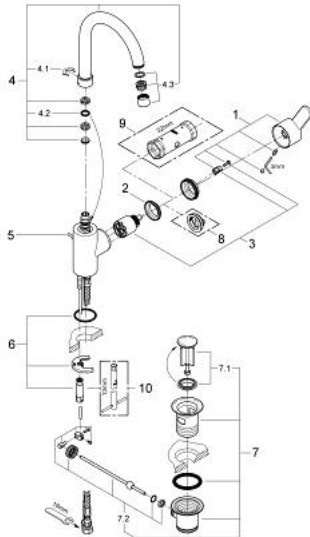

23 043 002 EUROSTYLE COSMOPOLITAN SINGLE-LEVER BASIN MIXER 1/2" L-SIZE

PRODUCT DESCRIPTION

- single hole installation
- metal lever
- covered lever fixing
- **GROHE SilkMove** 35 mm ceramic cartridge
- adjustable flow rate limiter
- **GROHE StarLight** chrome finish
- **GROHE FastFixation** installation system
- mousseur
- swivel tubular spout with stop limiter
- pop-up waste set 1 1/4"
- flexible connection hoses
- min. recommended pressure 1.0 bar
- optional temperature limiter ref. no. 46 375 000

23 043 002 **EUROSTYLE COSMOPOLITAN SINGLE-LEVER BASIN MIXER 1/2"**
L-SIZE

SPARE PARTS

- 1: Lever (Order-nr. 46750000)
 - 2: Screw coupling (Order-nr. 46460000)
 - 3: Cartridge (Order-nr. 46374000)
 - 4: Spout (Order-nr. 13267000)
 - 4.1: Safety ring (Order-nr. 0806500M)
 - 4.2: Sealing washer \varnothing 13.5 x \varnothing 2.75 (Order-nr. 0128500M)
 - 4.3: Mousseur (Order-nr. 06574000)
 - 5: Pop-up rod (Order-nr. 46739000)
 - 6: Shank fastening assembly (Order-nr. 46671000)
 - 7: Connection hose (Order-nr. 46255000)
 - 8: Waste set 1 1/4" (Order-nr. 28910000)
 - 8.1: Plug (Order-nr. 07182000)
 - 8.2: Eccentric rod (Order-nr. 07052000)
 - 9: Temperature limiter (Order-nr. 46375000)*
 - 10: Socket Spanner (Order-nr. 19332000)*
 - 11: Mounting wrench (Order-nr. 19017000)*
 - 12: Eccentric rod (Order-nr. 07341000)*
- * Optional accessories