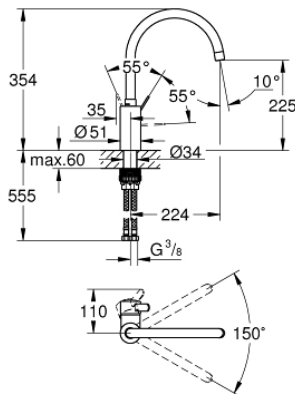

32 843 002 EUROSMART COSMOPOLITAN SINGLE-LEVER SINK MIXER 1/2"

PRODUCT DESCRIPTION

- high spout
- monobloc installation
- **GROHE StarLight** chrome finish
- **GROHE SilkMove** 35 mm ceramic cartridge
- **GROHE Zero** isolated inner water ways - lead and nickel free within the tap
- mousseur
- adjustable flow rate limiter
- swivel tubular spout
- selectable swivel area : 0° / 150°
- flexible connection hoses
- **GROHE FastFixation** rapid installation system

32 843 002 EUROSMART COSMOPOLITAN SINGLE-LEVER SINK MIXER 1/2"

SPARE PARTS, April 2020 – now

- 1: Lever (Order-nr. 46683000)
- 2: Flow restrictor (Order-nr. 48418000)
- 3: Cartridge (Order-nr. 46374000)
- 4: Mounting set (Order-nr. 48477000)
- 5: Socket Spanner (Order-nr. 19332000)*
- * Optional accessories