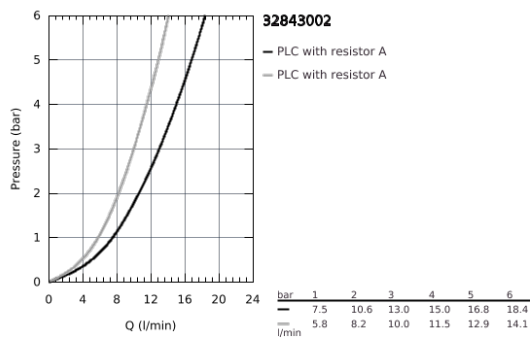

32 843 002 EUROSMART COSMOPOLITAN SINGLE-LEVER SINK MIXER 1/2"

PRODUCT DESCRIPTION

- high spout
- monobloc installation
- **GROHE StarLight** chrome finish
- **GROHE SilkMove** 35 mm ceramic cartridge
- **GROHE Zero** isolated inner water ways - lead and nickel free within the tap
- mousseur
- adjustable flow rate limiter
- swivel tubular spout
- selectable swivel area : 0° / 150°
- flexible connection hoses
- **GROHE FastFixation** rapid installation system

32 843 002 EUROSMART COSMOPOLITAN SINGLE-LEVER SINK MIXER 1/2"

SPARE PARTS, April 2020 – now

- 1: Lever (Order-nr. 46683000)
- 2: Flow restrictor (Order-nr. 48418000)
- 3: Cartridge (Order-nr. 46374000)
- 4: Mounting set (Order-nr. 48477000)
- 5: Socket Spanner (Order-nr. 19332000)*
- * Optional accessories