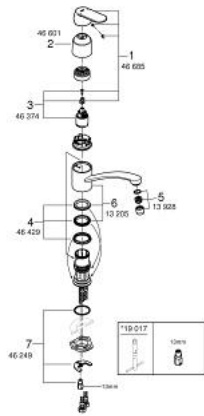

32 842 000 **EUROSMART COSMOPOLITAN SINGLE-LEVER SINK MIXER 1/2"**

PRODUCT DESCRIPTION

- low spout
- monobloc installation
- **GROHE StarLight** finish
- **GROHE SilkMove** 35 mm ceramic cartridge
- mousseur
- adjustable flow rate limiter
- swivel tubular spout
- swivel area 140°

- flexible connection hoses

- rapid installation system

32 842 000 EUROSMART COSMOPOLITAN SINGLE-LEVER SINK MIXER 1/2"

SPARE PARTS

- 1: Lever (Order-nr. 46685000)
 - 2: Shield for cross handle (Order-nr. 46601000)
 - 3: Cartridge (Order-nr. 46374000)
 - 4: Replacement kit for seal (Order-nr. 46429K00)
 - 5: Flow restrictor (Order-nr. 13928000)
 - 6: Biflo spout (Order-nr. 13205000)
 - 7: Shank mounting kit (Order-nr. 46249000)
 - 8: Mounting wrench (Order-nr. 19017000)*
- * Optional accessories