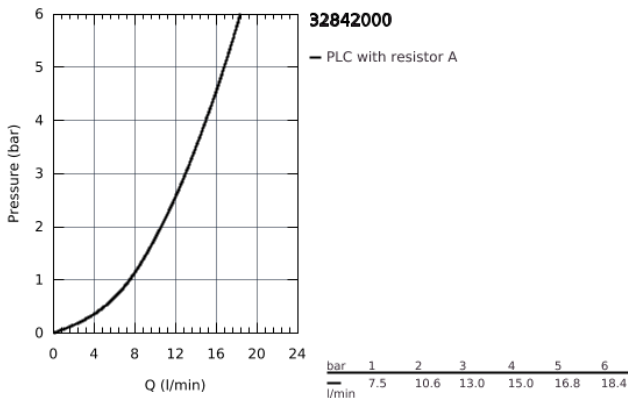

32 842 000 **EUROSMART COSMOPOLITAN SINGLE-LEVER SINK MIXER 1/2"**

PRODUCT DESCRIPTION

- low spout
- monobloc installation
- **GROHE StarLight** finish
- **GROHE SilkMove** 35 mm ceramic cartridge
- mousseur
- adjustable flow rate limiter
- swivel tubular spout
- swivel area 140°

- flexible connection hoses

- rapid installation system

32 842 000 EUROSMART COSMOPOLITAN SINGLE-LEVER SINK MIXER 1/2"

SPARE PARTS

- 1: Lever (Order-nr. 46685000)
 - 2: Shield for cross handle (Order-nr. 46601000)
 - 3: Cartridge (Order-nr. 46374000)
 - 4: Replacement kit for seal (Order-nr. 46429K00)
 - 5: Flow restrictor (Order-nr. 13928000)
 - 6: Biflo spout (Order-nr. 13205000)
 - 7: Shank mounting kit (Order-nr. 46249000)
 - 8: Mounting wrench (Order-nr. 19017000)*
- * Optional accessories