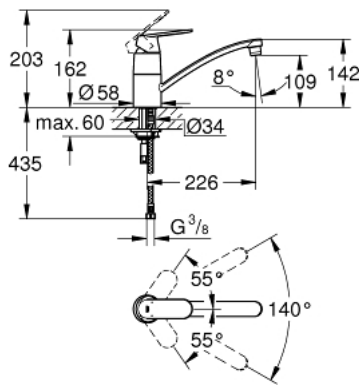

32 842 000 **EUROSMART COSMOPOLITAN SINGLE-LEVER SINK MIXER 1/2"**

PRODUCT DESCRIPTION

- low spout
- monobloc installation
- **GROHE StarLight** finish
- **GROHE SilkMove** 35 mm ceramic cartridge
- mousseur
- adjustable flow rate limiter
- swivel tubular spout
- swivel area 140°

- flexible connection hoses

- rapid installation system

32 842 000 EUROSMART COSMOPOLITAN SINGLE-LEVER SINK MIXER 1/2"

SPARE PARTS

- 1: Lever (Order-nr. 46685000)
 - 2: Shield for cross handle (Order-nr. 46601000)
 - 3: Cartridge (Order-nr. 46374000)
 - 4: Replacement kit for seal (Order-nr. 46429K00)
 - 5: Flow restrictor (Order-nr. 13928000)
 - 6: Biflo spout (Order-nr. 13205000)
 - 7: Shank mounting kit (Order-nr. 46249000)
 - 8: Mounting wrench (Order-nr. 19017000)*
- * Optional accessories