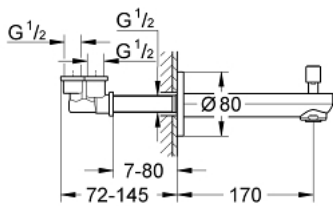

### PRODUCT DESCRIPTION

- wall mounted
- **GROHE StarLight** chrome finish
- mousseur
- automatic diverter: bath/shower
- male thread 1/2"
- projection 170 mm

### SPARE PARTS

1: Diverter knob (Order-nr. 48022000)

1.1: Diverter knob (Order-nr. 64309000)

2: Repl.kit f.rotary valve (Order-nr. 48023000)

3: Flow straightener (Order-nr. 48024000)

4: O-Ring (Order-nr. 0128200M)