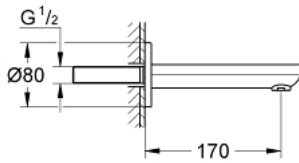

### PRODUCT DESCRIPTION

- wall mounted
- **GROHE StarLight** chrome finish
- mousseur
- male thread 1/2"
- projection 170 mm

### SPARE PARTS

1: Flow restrictor (Order-nr. 13952000)

2: O-Ring (Order-nr. 0128200M)