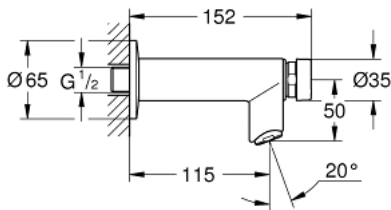

36 266 000 **SELF-CLOSING PILLAR TAP 1/2"**

PRODUCT DESCRIPTION

- wall mounted
- marking: blue/red
- **GROHE StarLight** chrome finish
- **GROHE EcoJoy** technology for less water and perfect flow
- 5.7 l/min flow rate
- 3 adjustable flow times: short - medium - long (factory setting: short), approx. 7, 15, 30 sec (pressure dependent)
- escutcheon

36 266 000 SELF-CLOSING PILLAR TAP 1/2"

SPARE PARTS, February 2016 – now

1: Cartridge (Order-nr. 42383000)

1.1: Replacement kit for seal (Order-nr. 4271500M)

1.2: Rings (Order-nr. 4282000M)

2: Flow restrictor (Order-nr. 48159000)