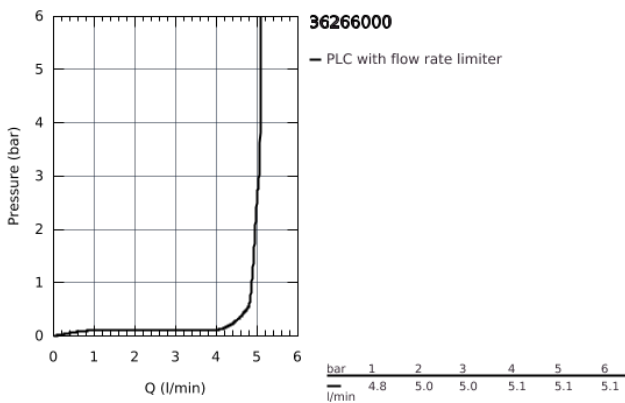

36 266 000 **SELF-CLOSING PILLAR TAP 1/2"**

PRODUCT DESCRIPTION

- wall mounted
- marking: blue/red
- **GROHE StarLight** chrome finish
- **GROHE EcoJoy** technology for less water and perfect flow
- 5.7 l/min flow rate
- 3 adjustable flow times: short - medium - long (factory setting: short), approx. 7, 15, 30 sec (pressure dependent)
- escutcheon

36 266 000 SELF-CLOSING PILLAR TAP 1/2"

SPARE PARTS, February 2016 – now

1: Cartridge (Order-nr. 42383000)

1.1: Replacement kit for seal (Order-nr. 4271500M)

1.2: Rings (Order-nr. 4282000M)

2: Flow restrictor (Order-nr. 48159000)