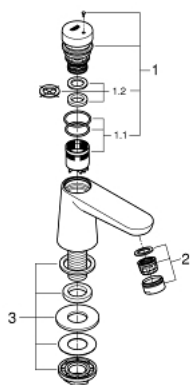

## 36 265 000 SELF-CLOSING PILLAR TAP 1/2"

### PRODUCT DESCRIPTION

- marking: blue/red
- GROHE StarLight chrome finish
- 3 adjustable flow times: short - medium - long (factory setting: short), approx. 7, 15, 30 sec (pressure dependent)

### SPARE PARTS, February 2016 – now

- 1: Cartridge (Order-nr. 42383000)
- 1.1: Replacement kit for seal (Order-nr. 4271500M)
- 1.2: Rings (Order-nr. 4282000M)
- 2: Flow restrictor (Order-nr. 48159000)
- 3: Shank mounting kit (Order-nr. 45004000)