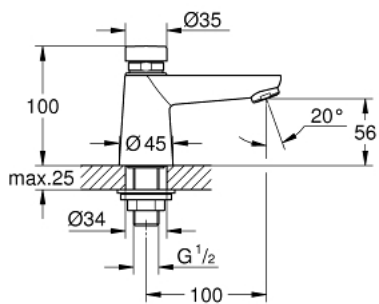

## 36 265 000 SELF-CLOSING PILLAR TAP 1/2"

### PRODUCT DESCRIPTION

- marking: blue/red
- GROHE StarLight chrome finish
- 3 adjustable flow times: short - medium - long (factory setting: short), approx. 7, 15, 30 sec (pressure dependent)

### SPARE PARTS, February 2016 – now

- 1: Cartridge (Order-nr. 42383000)
- 1.1: Replacement kit for seal (Order-nr. 4271500M)
- 1.2: Rings (Order-nr. 4282000M)
- 2: Flow restrictor (Order-nr. 48159000)
- 3: Shank mounting kit (Order-nr. 45004000)