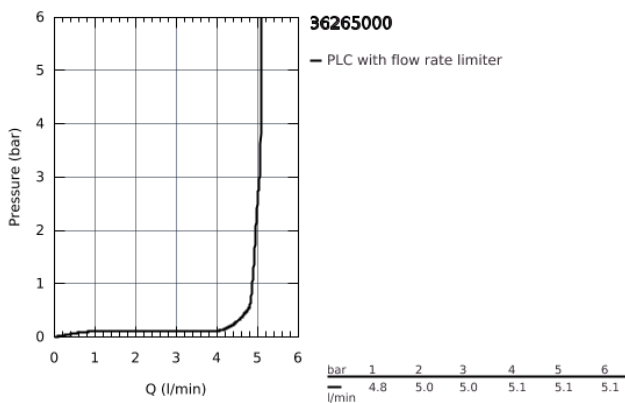

## 36 265 000 SELF-CLOSING PILLAR TAP 1/2"

### PRODUCT DESCRIPTION

- marking: blue/red
- GROHE StarLight chrome finish
- 3 adjustable flow times: short - medium - long (factory setting: short), approx. 7, 15, 30 sec (pressure dependent)