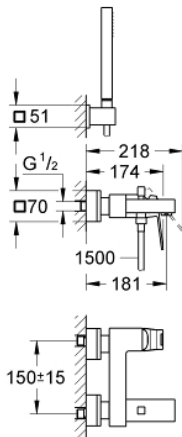

23 141 000 EUROCUBE SINGLE-LEVER BATH MIXER 1/2"

PRODUCT DESCRIPTION

- wall mounted
- metal lever
- **GROHE SilkMove** 46 mm ceramic cartridge
- **GROHE StarLight** chrome finish
- adjustable flow rate limiter
- automatic diverter: bath/shower
- mousseur
- integrated non-return valve in the shower outlet 1/2"
- covered S-unions
- protected against backflow
- optional temperature limiter ref. no. 46 375 000
- acoustic group I in accordance with DIN 4109
- consisting of:
 - hand shower (27 698 000)
 - wall shower holder (27 693 000)
 - shower hose 1500 mm (28 151 000)
- min. recommended pressure 1.0 bar

23 141 000 EUROCUBE SINGLE-LEVER BATH MIXER 1/2"

SPARE PARTS

- 1: Lever (Order-nr. 46782000)
 - 2: Cartridge (Order-nr. 46048000)
 - 3: Diverter knob (Order-nr. 48128000)
 - 4: Diverter (Order-nr. 65655000)
 - 5: Non-return valve (Order-nr. 08565000)
 - 6: Mousseur (Order-nr. 13952000)
 - 7: Screw connection 1/2" (Order-nr. 45044000)
 - 8: S-union (Order-nr. 47824000)
 - 9: Dirt strainer (Order-nr. 0700200M)
 - 10: Temperature limiter (Order-nr. 46375000)*
 - 11: Extension set, 30 mm (Order-nr. 46238000)*
 - 12: Special spanner (Order-nr. 19377000)*
- * Optional accessories