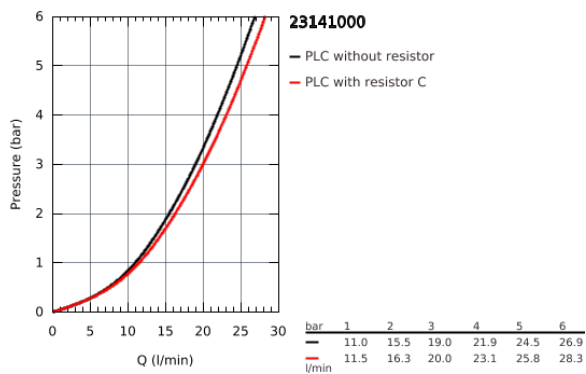

23 141 000 EUROCUBE SINGLE-LEVER BATH MIXER 1/2"

PRODUCT DESCRIPTION

- wall mounted
- metal lever
- **GROHE SilkMove** 46 mm ceramic cartridge
- **GROHE StarLight** chrome finish
- adjustable flow rate limiter
- automatic diverter: bath/shower
- mousseur
- integrated non-return valve in the shower outlet 1/2"
- covered S-unions
- protected against backflow
- optional temperature limiter ref. no. 46 375 000
- acoustic group I in accordance with DIN 4109
- consisting of:
 - hand shower (27 698 000)
 - wall shower holder (27 693 000)
 - shower hose 1500 mm (28 151 000)
- min. recommended pressure 1.0 bar

23 141 000 EUROCUBE SINGLE-LEVER BATH MIXER 1/2"

SPARE PARTS

- 1: Lever (Order-nr. 46782000)
 - 2: Cartridge (Order-nr. 46048000)
 - 3: Diverter knob (Order-nr. 48128000)
 - 4: Diverter (Order-nr. 65655000)
 - 5: Non-return valve (Order-nr. 08565000)
 - 6: Mousseur (Order-nr. 13952000)
 - 7: Screw connection 1/2" (Order-nr. 45044000)
 - 8: S-union (Order-nr. 47824000)
 - 9: Dirt strainer (Order-nr. 0700200M)
 - 10: Temperature limiter (Order-nr. 46375000)*
 - 11: Extension set, 30 mm (Order-nr. 46238000)*
 - 12: Special spanner (Order-nr. 19377000)*
- * Optional accessories