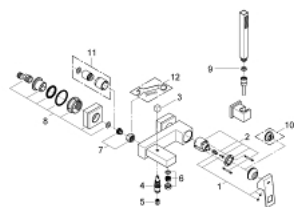

23 141 000 EUROCUBE SINGLE-LEVER BATH MIXER 1/2"

PRODUCT DESCRIPTION

- wall mounted
- metal lever
- **GROHE SilkMove** 46 mm ceramic cartridge
- **GROHE StarLight** chrome finish
- adjustable flow rate limiter
- automatic diverter: bath/shower
- mousseur
- integrated non-return valve in the shower outlet 1/2"
- covered S-unions
- protected against backflow
- optional temperature limiter ref. no. 46 375 000
- acoustic group I in accordance with DIN 4109
- consisting of:
 - hand shower (27 698 000)
 - wall shower holder (27 693 000)
 - shower hose 1500 mm (28 151 000)
- min. recommended pressure 1.0 bar

23 141 000 EUROCUBE SINGLE-LEVER BATH MIXER 1/2"

SPARE PARTS

- 1: Lever (Order-nr. 46782000)
 - 2: Cartridge (Order-nr. 46048000)
 - 3: Diverter knob (Order-nr. 48128000)
 - 4: Diverter (Order-nr. 65655000)
 - 5: Non-return valve (Order-nr. 08565000)
 - 6: Mousseur (Order-nr. 13952000)
 - 7: Screw connection 1/2" (Order-nr. 45044000)
 - 8: S-union (Order-nr. 47824000)
 - 9: Dirt strainer (Order-nr. 0700200M)
 - 10: Temperature limiter (Order-nr. 46375000)*
 - 11: Extension set, 30 mm (Order-nr. 46238000)*
 - 12: Special spanner (Order-nr. 19377000)*
- * Optional accessories