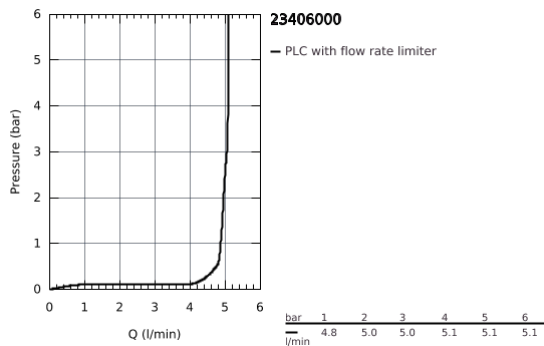

23 406 000 **EUROCUBE SINGLE-LEVER BASIN MIXER 1/2"**
XL-SIZE

PRODUCT DESCRIPTION

- single hole installation
- metal lever
- for free-standing basins
- **GROHE SilkMove** 28 mm ceramic cartridge
- temperature limiter
- **GROHE StarLight** chrome finish
- **GROHE EcoJoy** SpeedClean mousseur 5.7 l/min
- **GROHE FastFixation Plus** installation system
- smooth body
- flexible connection hoses
- min. recommended pressure 1.0 bar

23 406 000 **EUROCUBE SINGLE-LEVER BASIN MIXER 1/2"**
XL-SIZE

SPARE PARTS

- 1: Lever (Order-nr. 46786000)
 - 2: Fitting ring (Order-nr. 46715000)
 - 3: Cartridge (Order-nr. 46580000)
 - 4: Mousseur (Order-nr. 48159000)
 - 5: Shank fastening assembly (Order-nr. 46645000)
 - 6: Mounting wrench (Order-nr. 19017000)*
- * Optional accessories