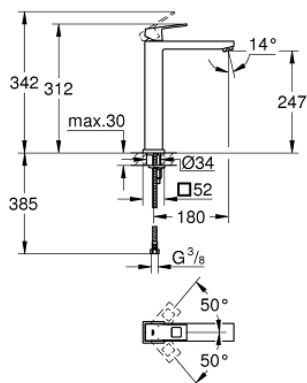

23 406 000 **EUROCUBE SINGLE-LEVER BASIN MIXER 1/2"**
XL-SIZE

PRODUCT DESCRIPTION

- single hole installation
- metal lever
- for free-standing basins
- **GROHE SilkMove** 28 mm ceramic cartridge
- temperature limiter
- **GROHE StarLight** chrome finish
- **GROHE EcoJoy** SpeedClean mousseur 5.7 l/min
- **GROHE FastFixation Plus** installation system
- smooth body
- flexible connection hoses
- min. recommended pressure 1.0 bar

23 406 000 **EUROCUBE SINGLE-LEVER BASIN MIXER 1/2"**
XL-SIZE

SPARE PARTS

- 1: Lever (Order-nr. 46786000)
 - 2: Fitting ring (Order-nr. 46715000)
 - 3: Cartridge (Order-nr. 46580000)
 - 4: Mousseur (Order-nr. 48159000)
 - 5: Shank fastening assembly (Order-nr. 46645000)
 - 6: Mounting wrench (Order-nr. 19017000)*
- * Optional accessories