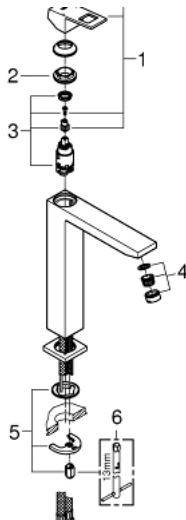

23 406 000 **EUROCUBE SINGLE-LEVER BASIN MIXER 1/2"**
XL-SIZE

PRODUCT DESCRIPTION

- single hole installation
- metal lever
- for free-standing basins
- **GROHE SilkMove** 28 mm ceramic cartridge
- temperature limiter
- **GROHE StarLight** chrome finish
- **GROHE EcoJoy** SpeedClean mousseur 5.7 l/min
- **GROHE FastFixation Plus** installation system
- smooth body
- flexible connection hoses
- min. recommended pressure 1.0 bar

23 406 000 **EUROCUBE SINGLE-LEVER BASIN MIXER 1/2"**
XL-SIZE

SPARE PARTS

- 1: Lever (Order-nr. 46786000)
 - 2: Fitting ring (Order-nr. 46715000)
 - 3: Cartridge (Order-nr. 46580000)
 - 4: Mousseur (Order-nr. 48159000)
 - 5: Shank fastening assembly (Order-nr. 46645000)
 - 6: Mounting wrench (Order-nr. 19017000)*
- * Optional accessories