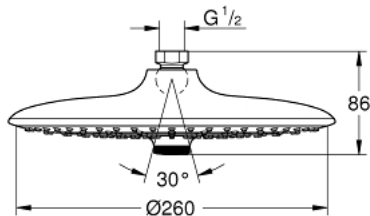

26 457 000 EUPHORIA 260 HEAD SHOWER 3 SPRAYS

PRODUCT DESCRIPTION

- Rain, SmartRain, Jet
- Ø 260 mm
- Ball joint +/- 15° rotatable
- connection thread 1/2"
- GROHE EcoJoy 9,5 l/min flow limiter
- GROHE DreamSpray perfect spray pattern
- GROHE StarLight chrome finish
- SpeedClean anti-limescale system
- Inner WaterGuide for a longer life
- suitable for instantaneous heater

Certificate NF - Classement E01 C1 A1 U3

26 457 000 EUPHORIA 260 HEAD SHOWER 3 SPRAYS

26 457 000 EUPHORIA 260 HEAD SHOWER 3 SPRAYS

SPARE PARTS, October 2016 – now

1: Fibre seal dia. Ø 18,5 x Ø 12 x 2 (Order-nr. 0138900M)