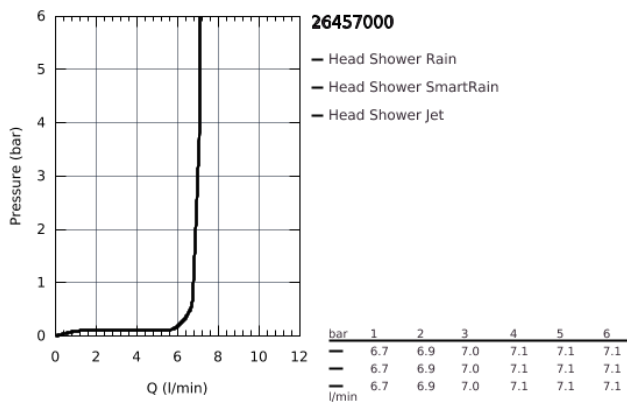

26 457 000 EUPHORIA 260 HEAD SHOWER 3 SPRAYS

PRODUCT DESCRIPTION

- Rain, SmartRain, Jet
- Ø 260 mm
- Ball joint +/- 15° rotatable
- connection thread 1/2"
- GROHE EcoJoy 9,5 l/min flow limiter
- GROHE DreamSpray perfect spray pattern
- GROHE StarLight chrome finish
- SpeedClean anti-limescale system
- Inner WaterGuide for a longer life
- suitable for instantaneous heater

Certificate NF - Classement E01 C1 A1 U3

26 457 000 EUPHORIA 260 HEAD SHOWER 3 SPRAYS

26 457 000 EUPHORIA 260 HEAD SHOWER 3 SPRAYS

SPARE PARTS, October 2016 – now

1: Fibre seal dia. Ø 18,5 x Ø 12 x 2 (Order-nr. 0138900M)