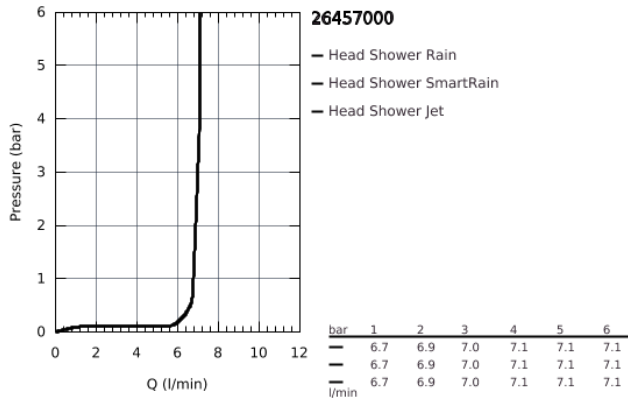

26 457 000 EUPHORIA 260 HEAD SHOWER 3 SPRAYS

PRODUCT DESCRIPTION

- Rain, SmartRain, Jet
- Ø 260 mm
- Ball joint +/- 15° rotatable
- connection thread 1/2"
- GROHE EcoJoy 9,5 l/min flow limiter
- GROHE DreamSpray perfect spray pattern
- GROHE StarLight chrome finish
- SpeedClean anti-limescale system
- Inner WaterGuide for a longer life
- suitable for instantaneous heater

Certificate NF - Classement E01 C1 A1 U3

26 457 000 EUPHORIA 260 HEAD SHOWER 3 SPRAYS

26 457 000 EUPHORIA 260 HEAD SHOWER 3 SPRAYS

SPARE PARTS, October 2016 – now

1: Fibre seal dia. Ø 18,5 x Ø 12 x 2 (Order-nr. 0138900M)