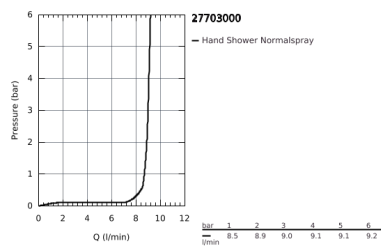

## 27 703 000 EUPHORIA CUBE WALL HOLDER SET 1 SPRAY

### PRODUCT DESCRIPTION

- Handshower (27 699 000)
- wall shower holder (27 693 000)
- Silverflex shower hose 1250 mm (28 362)
- **GROHE EcoJoy** 9.5 l/min flow limiter
- **GROHE DreamSpray** perfect spray pattern
- **GROHE StarLight** chrome finish
- **SpeedClean** anti-limescale system
- **Inner WaterGuide** for a longer life
- **Twistfree** preventing the hose from twisting
- min. recommended pressure 1.0 bar