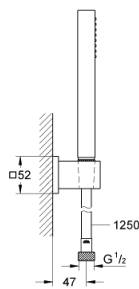

## 27 703 000 EUPHORIA CUBE WALL HOLDER SET 1 SPRAY

### PRODUCT DESCRIPTION

- Handshower (27 699 000)
- wall shower holder (27 693 000)
- Silverflex shower hose 1250 mm (28 362)
- **GROHE EcoJoy** 9.5 l/min flow limiter
- **GROHE DreamSpray** perfect spray pattern
- **GROHE StarLight** chrome finish
- **SpeedClean** anti-limescale system
- **Inner WaterGuide** for a longer life
- **Twistfree** preventing the hose from twisting
- min. recommended pressure 1.0 bar