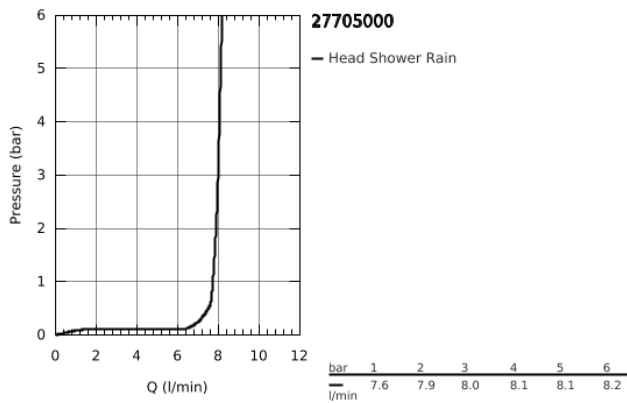

27 705 000 EUPHORIA CUBE 150 HEAD SHOWER 1 SPRAY

PRODUCT DESCRIPTION

- Rain
- 152 x 152 mm
- ball-joint
- rotation angle $\pm 12^\circ$
- connection thread $\frac{1}{2}$ "
- GROHE EcoJoy 9.5 l/min flow limiter
- GROHE DreamSpray perfect spray pattern
- GROHE StarLight chrome finish
- SpeedClean anti-lime system
- Inner WaterGuide for a longer life
- suitable for instantaneous heater

27 705 000 **EUPHORIA CUBE 150 HEAD SHOWER 1 SPRAY**

SPARE PARTS

1: Fibre seal dia. \varnothing 18,5 x \varnothing 12 x 2 (Order-nr. 0138900M)

2: Dirt strainer (Order-nr. 0676800M)