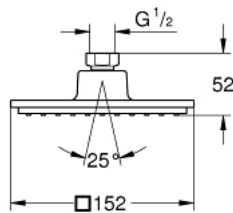

27 705 000 EUPHORIA CUBE 150 HEAD SHOWER 1 SPRAY

PRODUCT DESCRIPTION

- Rain
- 152 x 152 mm
- ball-joint
- rotation angle $\pm 12^\circ$
- connection thread $\frac{1}{2}$ "
- GROHE EcoJoy 9.5 l/min flow limiter
- GROHE DreamSpray perfect spray pattern
- GROHE StarLight chrome finish
- SpeedClean anti-lime system
- Inner WaterGuide for a longer life
- suitable for instantaneous heater

27 705 000 **EUPHORIA CUBE 150 HEAD SHOWER 1 SPRAY**

SPARE PARTS

1: Fibre seal dia. \varnothing 18,5 x \varnothing 12 x 2 (Order-nr. 0138900M)

2: Dirt strainer (Order-nr. 0676800M)