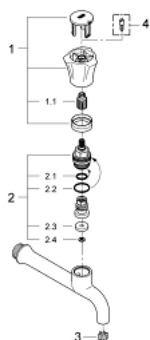

30 064 001 **COSTA BIBTAP 1/2"**

PRODUCT DESCRIPTION

- metal handle
- wall mounted
- screwable
- marking: blue (cold)
- **GROHE StarLight** chrome finish
- Longlife-headpart
- Laminar flow straightener
- projection 150 mm

30 064 001 COSTA BIBTAP 1/2"

SPARE PARTS

- 1: Handle Costa L (Order-nr. 45994000)
 - 1.1: Snap insert (Order-nr. 0538600M)
 - 2: Headpart 1/2" (Order-nr. 07146000)
 - 2.1: O-Ring $\varnothing 6 \times \varnothing 2$ (Order-nr. 0128300M)
 - 2.2: O-Ring $\varnothing 18,2 \times \varnothing 1,7$ (Order-nr. 0392400M)
 - 2.3: Sealing washer (Order-nr. 0529100M)
 - 3: Flow straightener (Order-nr. 0234500M)
 - 4: Screw for Costa/Avina products (Order-nr. 48013000)*
- * Optional accessories