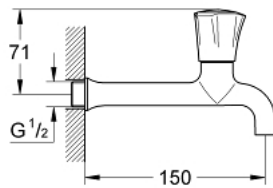

30 064 001 **COSTA BIBTAP 1/2"**

PRODUCT DESCRIPTION

- metal handle
- wall mounted
- screwable
- marking: blue (cold)
- **GROHE StarLight** chrome finish
- Longlife-headpart
- Laminar flow straightener
- projection 150 mm

30 064 001 COSTA BIBTAP 1/2"

SPARE PARTS

- 1: Handle Costa L (Order-nr. 45994000)
 - 1.1: Snap insert (Order-nr. 0538600M)
 - 2: Headpart 1/2" (Order-nr. 07146000)
 - 2.1: O-Ring $\varnothing 6 \times \varnothing 2$ (Order-nr. 0128300M)
 - 2.2: O-Ring $\varnothing 18,2 \times \varnothing 1,7$ (Order-nr. 0392400M)
 - 2.3: Sealing washer (Order-nr. 0529100M)
 - 3: Flow straightener (Order-nr. 0234500M)
 - 4: Screw for Costa/Avina products (Order-nr. 48013000)*
- * Optional accessories