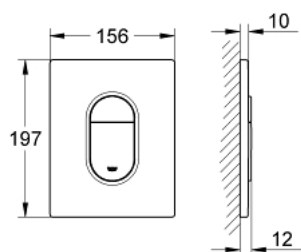

### PRODUCT DESCRIPTION

- for dual flush or start & stop actuation
- for pneumatic drop valve AV1
- **for vertical installation**
- **GROHE EcoJoy** technology for less water and perfect flow
- **GROHE StarLight** chrome finish
  
- for combination with Rapid SL 1.13 m with GD 2 cistern
  
- for use with Rapid SLX please order shaft 66 791 000 (sold separately)

## 38 844 000 ARENA COSMOPOLITAN FLUSH PLATE

**SPARE PARTS**, September 2009 – now

1: Top plate with push button (Order-nr. 42378000)

2: Screw (Order-nr. 6636200M)

3: Frame (Order-nr. 43207000)

4: Fixing set (Order-nr. 4308500M)\*