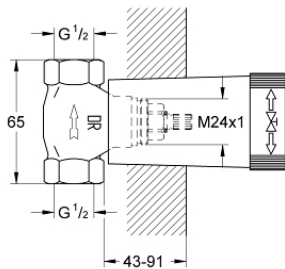

29 032 000 CONCEALED VALVE

PRODUCT DESCRIPTION

- pre-assembled headpart 1/2"
- threaded union 1/2"
- installation depth infinitely adjustable
- 43 - 91 mm
- DR-brass

29 032 000 CONCEALED VALVE

SPARE PARTS

- 1: Headpart 1/2" (Order-nr. 07146000)
- 1.1: Sealing washer $\varnothing 6 \times \varnothing 2$ (Order-nr. 0128300M)
- 1.2: O-ring $\varnothing 18.2 \times \varnothing 1.7$ (Order-nr. 0392400M)
- 1.3: Seal (Order-nr. 0529100M)