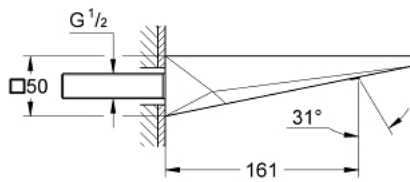

13 299 000 ALLURE BRILLIANT BATH SPOUT

PRODUCT DESCRIPTION

- wall mounted
- **GROHE StarLight** chrome finish
- projection 161 mm
- spout with integrated mousseur

13 299 000 ALLURE BRILLIANT BATH SPOUT

SPARE PARTS

1: Race (Order-nr. 46803000)