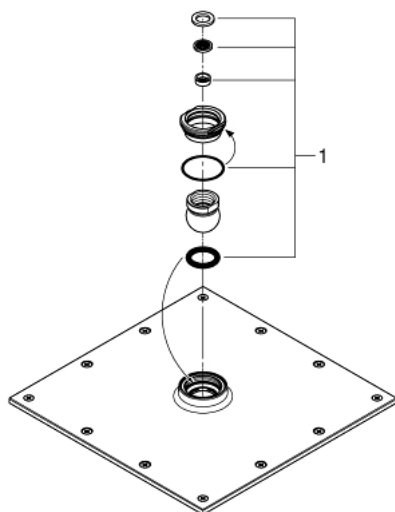

27 479 000 **RAINSHOWER ALLURE HEAD SHOWER 1 SPRAY**

SPARE PARTS

1: Inlet valve assembly (Order-nr. 45933000)