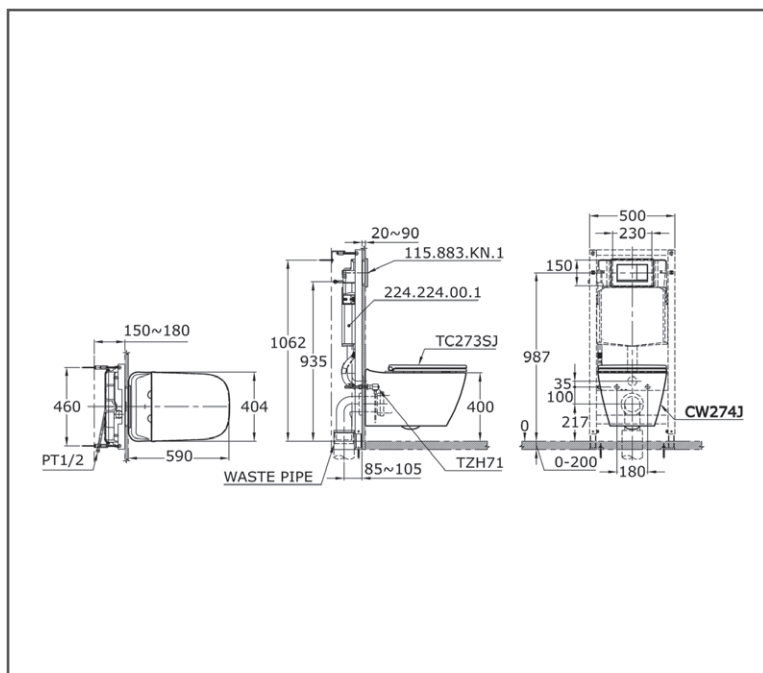

COLOURS

White (CEFIONTECT)

CW274JWS#W/TC273SJ