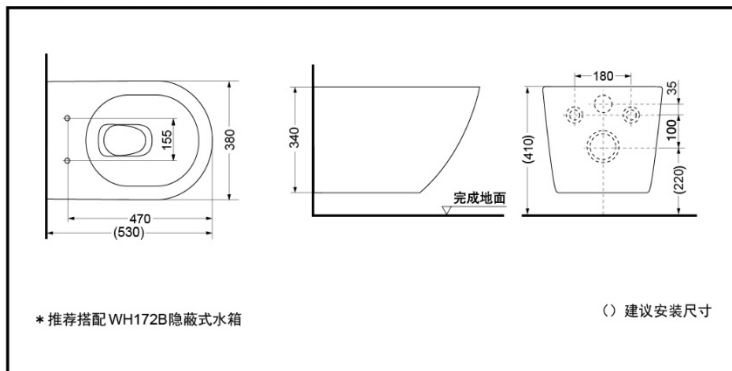

*TOTO(CHINA) CO.,LTD. All rights reserved.

CW762B

FEATURES

- 3.3L/4.8L flushing system, low consumption.
- Fashion profile designed for Basic+ series.
- Tornado flushing system makes the best use of water in a strong, clean and quiet way.
- Creative easy-to-clean edgeless bowl.
- Cefiontect applied.
- Debris, mold and bacteria being prevented from sticking to ceramic surfaces leads to fewer chemicals and water in cleaning .

SPECIFICS

Size: 530*380*355mm

Nominal water consumption: 3.8L

Dual flush volume: 3.3/4.8L

Water efficiency grade: Grade 1

Drainage: wall drain

Flush system: tornado flush

Rough-in: H=220mm

Water supply:

0.05MPa(dynamic pressure)~
0.75MPa(static pressure)

OTHERS

Series: Basic+

Recommend fittings:

Matching soft close lid:

TC384CVK

Washlet: