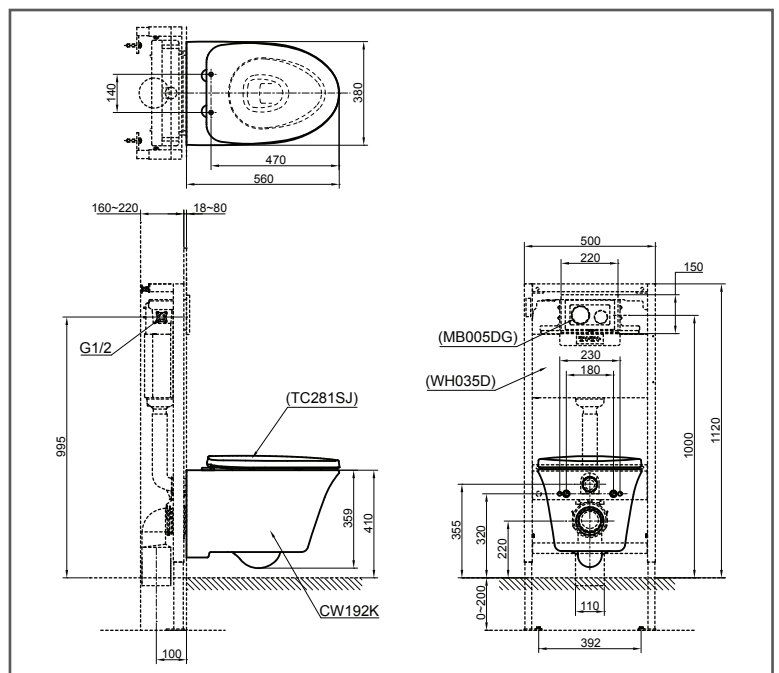

TOTO Toilet

Wall Hung Toilet

CW192K#XWH/TC281SJ

FEATURES

- Stylish design for Willow Suite
- Wall hung type, easy cleaning
- Dual flush system
- Water saving

SPECIFICATIONS

- Flush System : Wash Down, Dual Flush
- Water Use : 4.8/3L
- Rough-in : 220 mm
- Size : 380W x 560D x 359H mm

PARTS DESCRIPTION

- CW192K#XWH : Wall Hung Toilet
- TC281SJ : Seat & Cover(Soft Close)
- TX215C : Slip in connector

COLOURS

White (CEFIONTECT)

CW192K#XWH/TC281SJ

Please consult, TOTO representative for more details.