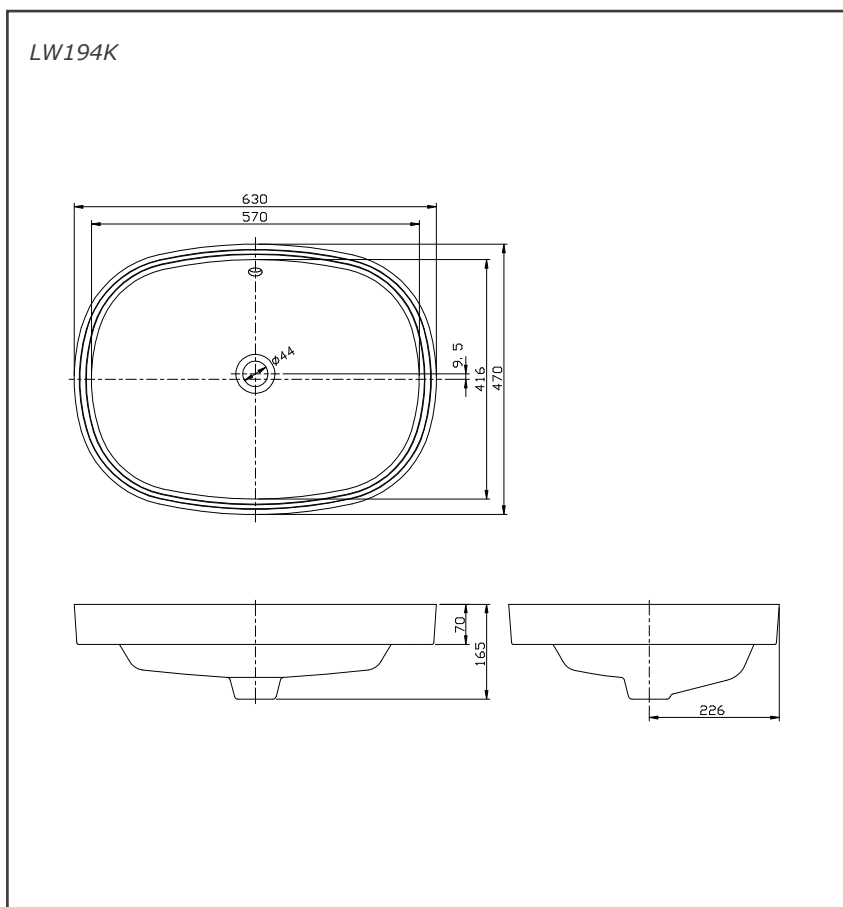

Willow Under Counter Lavatory

Features

- Stylish design for Willow Suite

Specifications

Size : 630W x 470D x 165H mm

Parts Description

- **LW194K**
Under Counter Lavatory

Optional Parts

- THU230
Bracket

Colors

- White

Please consult a TOTO representative for details