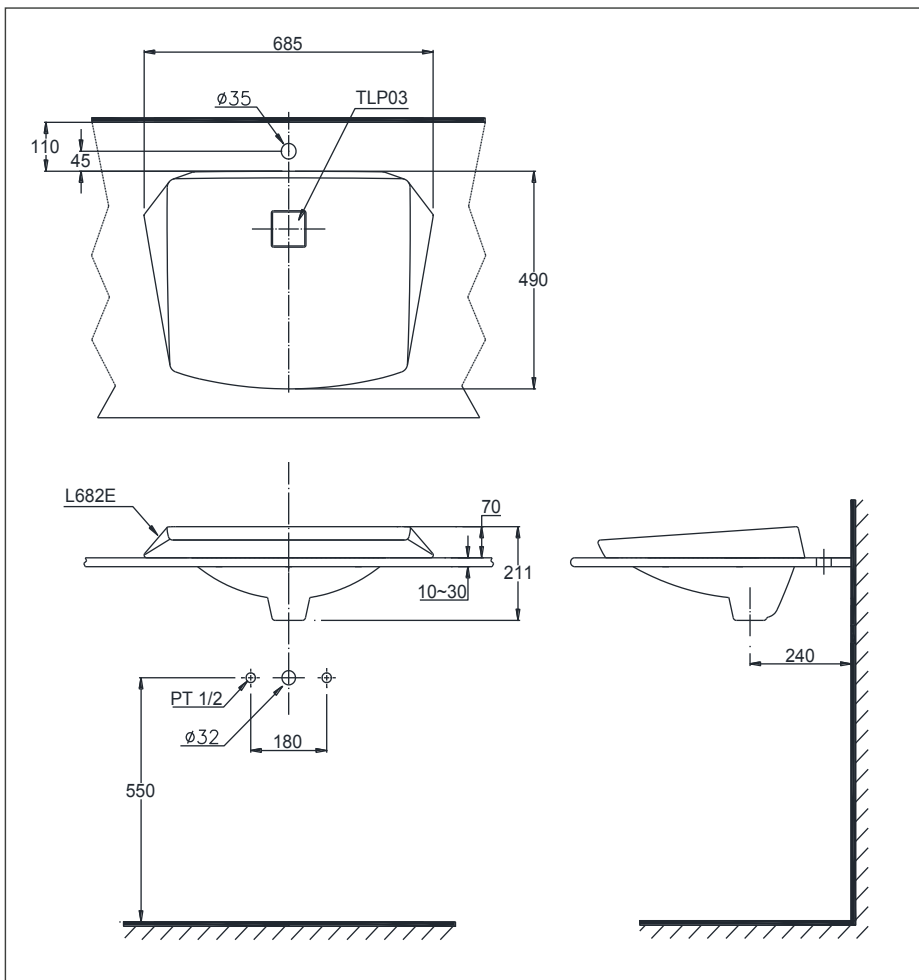

Colors

White

Please consult a TOTO representative for details