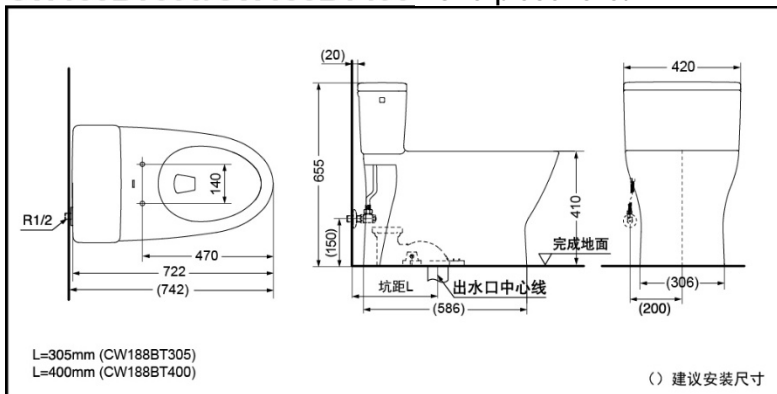

TOTO

One-Piece Toilet

CW188BT305
CW188BT400

Cefiontect

Reduce
The Water

Tornado
Flushing

CW188BT305
CW188BT400

FEATURES

CW188BT305/CW188BT400 One-piece Toilet

*TOTO公司保留对其产品规格和尺寸更改的权利。届时，恕不另行通知。
*TOTO(CHINA) CO.,LTD. All rights reserved.

SPECIFICS

- Size: 722*420*655mm
Water use: 3.8L
Water efficiency grade: grade 1
Drainage: floor drain
Flush system: tornado flushing
Rough-in:
CW188BT305: 305mm
CW188BT400: 400mm
Water supply:
0.05MPa (dynamic pressure) ~
0.75MPa (static pressure)