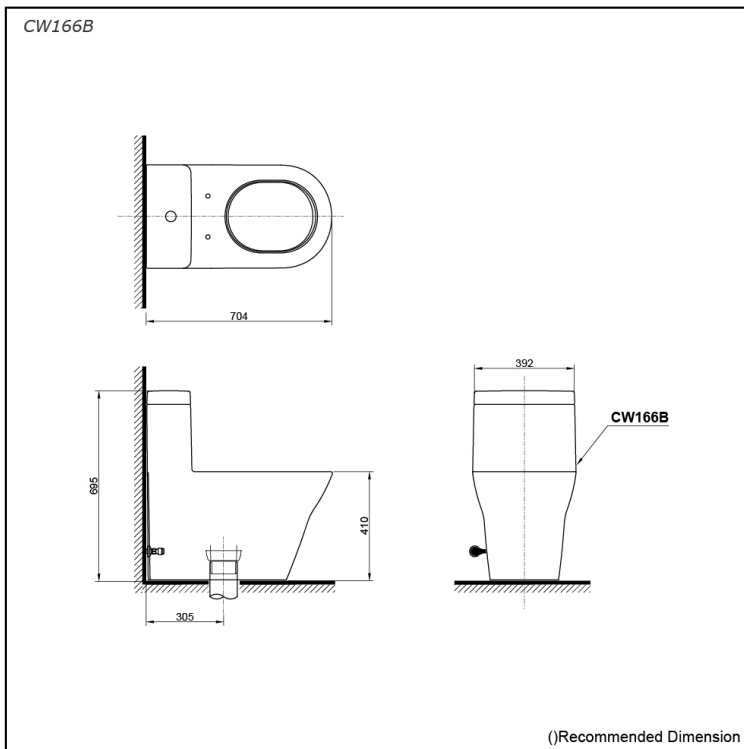

## Specifications

Flush system:	TORNADO FLUSH
Water Use:	4.5L / 3L
Rough-in:	305 mm (CW166B)
Rough-in:	H=180 mm (CW166PB)
Bowl Shape:	D-Shape
Water Pressure:	0.05MPa~0.75MPa
Size:	392Wx704Dx695H mm

## Parts description

Fittings and Seat & Cover are not included

- **CW166B**  
D-Shape Closet Bowl (S-Trap)  
(Rough-in 305)
- **CW166PB**  
D-Shape Closet Bowl (P-Trap)  
(Rough-in 180)

## Colors

White (CEFIONTECT)

**CW166B  
CW166PB**

CW166PB

( )Recommended Dimension