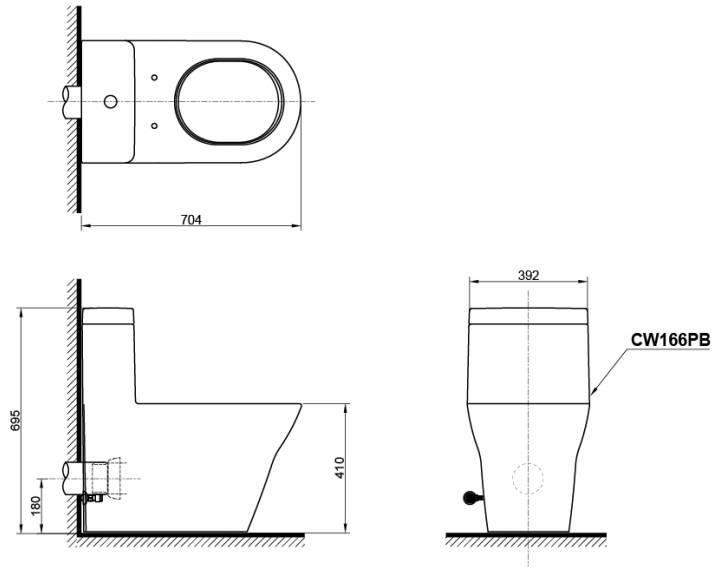

## Specifications

Flush system:	TORNADO FLUSH
Water Use:	4.5L / 3L
Rough-in:	305 mm (CW166B)
Rough-in:	H=180 mm (CW166PB)
Bowl Shape:	D-Shape
Water Pressure:	0.05MPa~0.75MPa
Size:	392Wx704Dx695H mm

## Parts description

Fittings and Seat & Cover are not included

- **CW166B**  
D-Shape Closet Bowl (S-Trap)  
(Rough-in 305)
- **CW166PB**  
D-Shape Closet Bowl (P-Trap)  
(Rough-in 180)

## Colors

White (CEFIONTECT)

**CW166B  
CW166PB**

CW166PB

( )Recommended Dimension