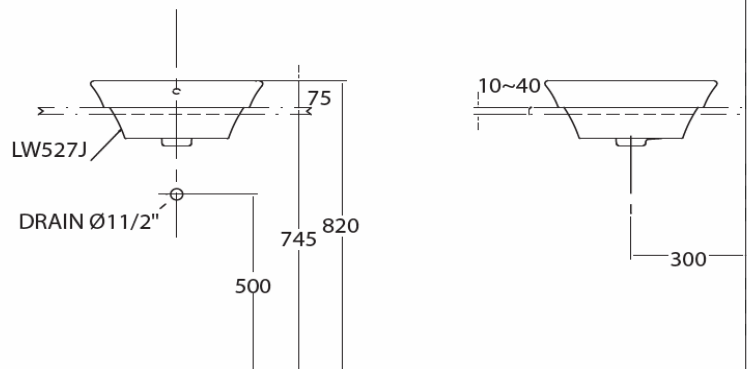

TOTO

LAVATORY

LW527J

"Ceravas" Console Lavatory

Product Features

Semi Recessed Console Lavatory
Size : \varnothing 450x75 mm

Suggestion Fittings & Parts

Remark : We reserve the right to change some parts for suitability.