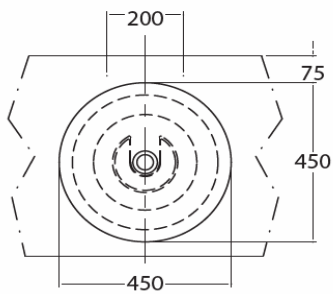

TOTO

LAVATORY

LW527J

"Ceravas" Console Lavatory

Product Features

Semi Recessed Console Lavatory
Size : \varnothing 450x75 mm

Suggestion Fittings & Parts

Remark : We reserve the right to change some parts for suitability.