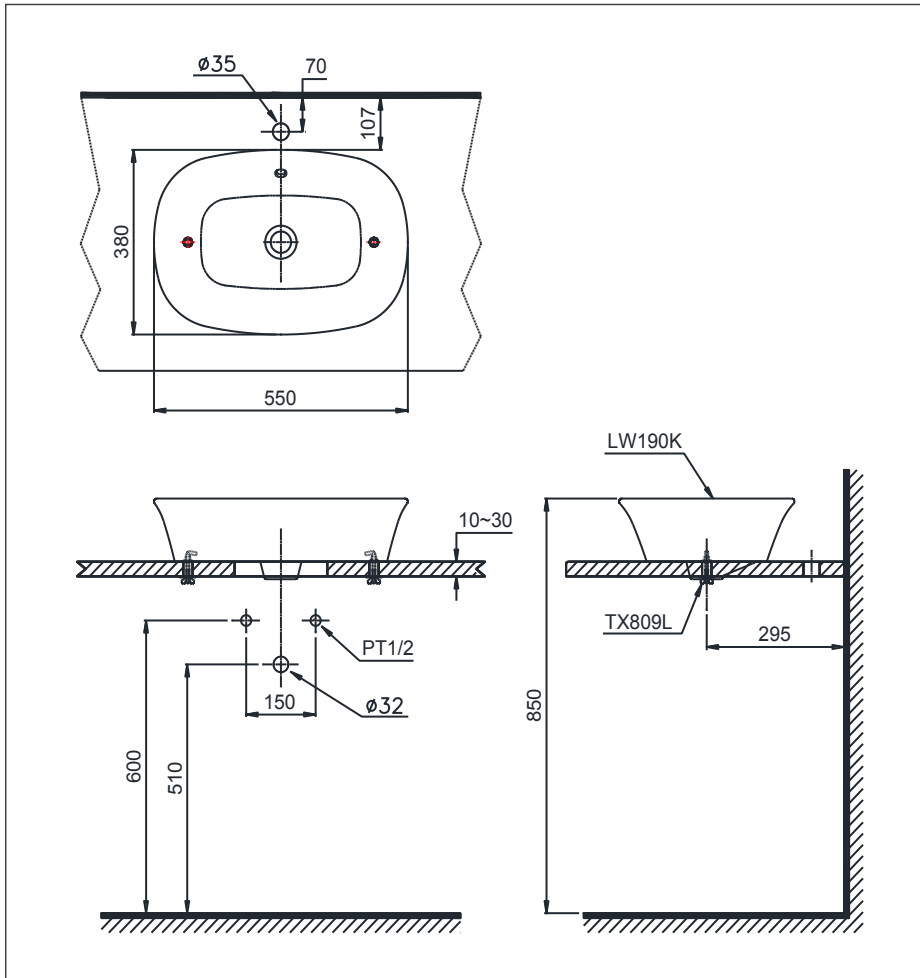

Console Lavatory

LW190K

Features

- Stylish design for Willow Suite
- above counter design
- Rear overflow

Specifications

Size : 550W x 380D x 130H mm

Parts description

Faucet not included

- **LW190K**
Console Lavatory
- TX809L
Bracket

Colors

White

Please consult a TOTO representative for details