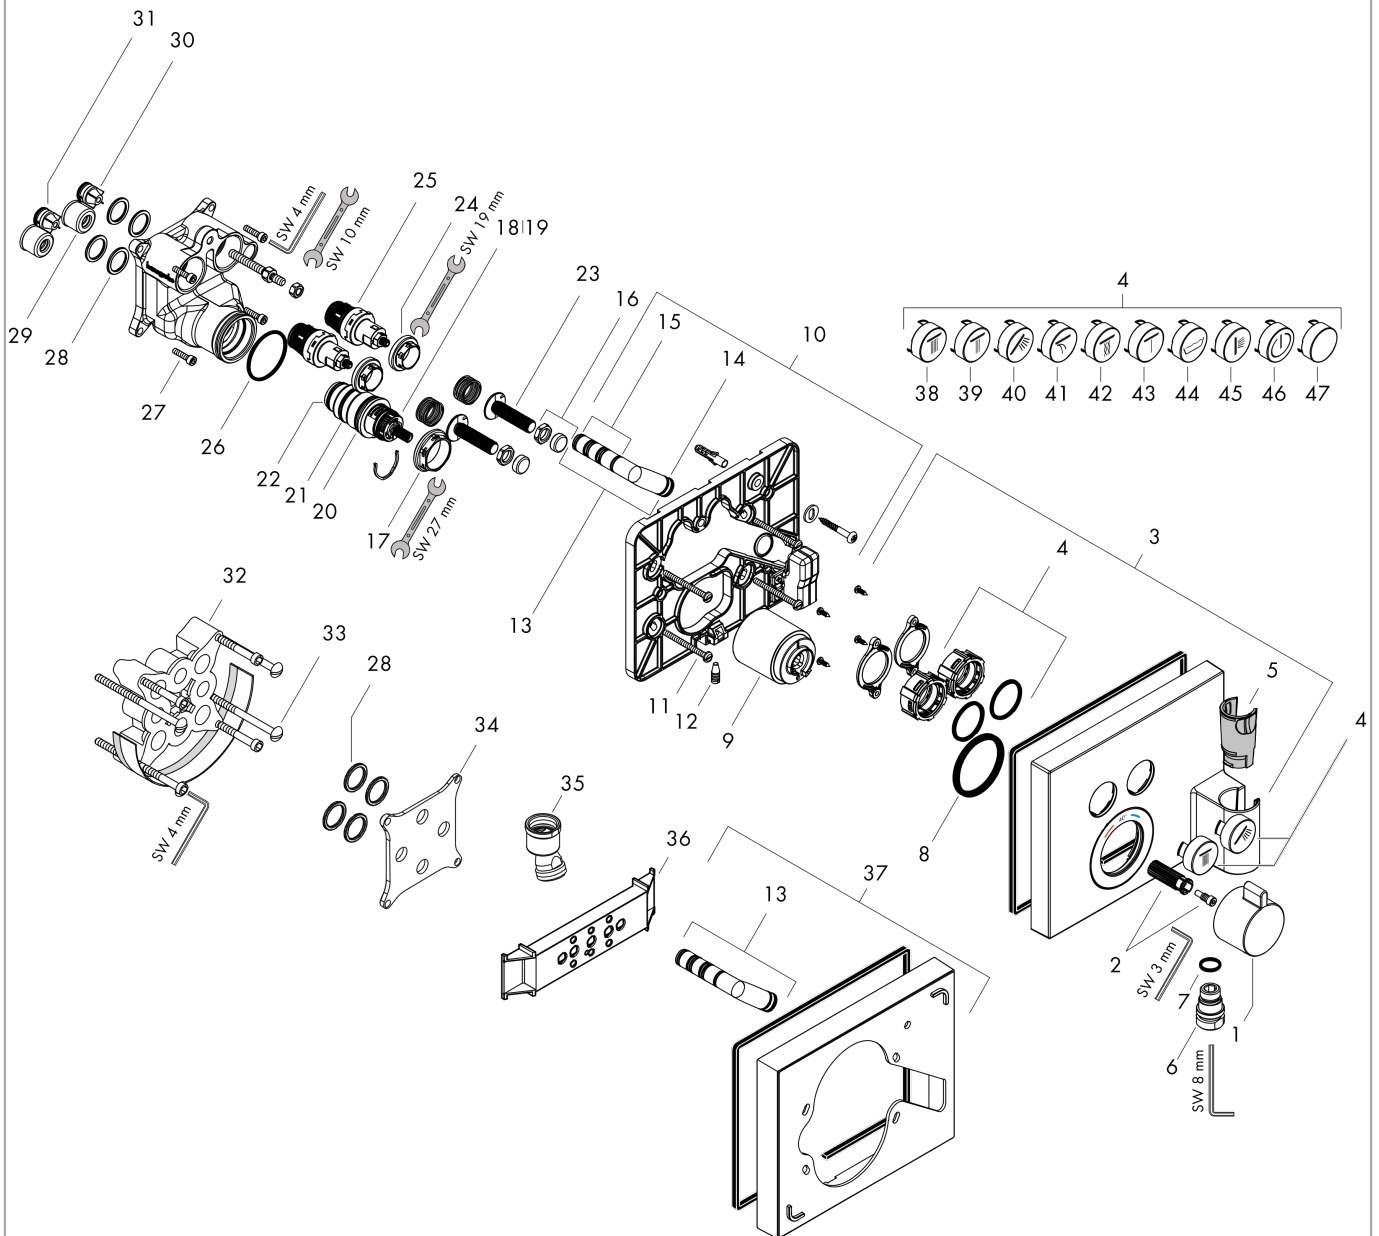

ShowerSelect

Thermostat for concealed installation for 2 functions with hose connection and shower holder

Surfaces: **Chrome** Article Number: **15765000**

Description

product features

- consists of: Thermostat, shower holder
- 2 functions
- Select push-button on/off control for 2 outlets
- simultaneous use of several outlets
- maximum flow rate at 3 bar: 29 l/min
- flow rate hand shower connection at 3 bar: 14 l/min
- flow rate upper outlet: 29 l/min
- thermostat cartridge, Start/stop valve to operate the functions
- safety lock at 40 °C
- temperature limitation adjustable
- hose nut: for shower hoses with conical nut on both sides
- connection type: basic set
- min. operating pressure: 1 bar
- max. operating pressure: 10 bar
- Thermostat is delivered with buttons hand shower and Rain large

Technology

Product image

Scale drawing

ShowerSelect

Thermostat for concealed installation for 2 functions with hose connection and shower holder

Surfaces: **Chrome** Article Number: **15765000**

Flowchart

ShowerSelect

Thermostat for concealed installation for 2 functions with hose connection and shower holder

Surfaces: **Chrome** Article Number: **15765000**

Exploded Drawing

Year of production: >03/15

ShowerSelect**Thermostat for concealed installation for 2 functions with hose connection and shower holder**Surfaces: **Chrome** Article Number: **15765000****Spare part list**

ShowerSelect

Thermostat for concealed installation for 2 functions with hose connection and shower holder

Surfaces: **Chrome** Article Number: **15765000**

Spare part list

Year of production: >03/15

Pos.	Description	Article Number	Price	PU
42	symbol Whirl	93575880	€ 8,45	1
43	symbol Mono	93576880	€ 8,45	1
44	symbol tub	93577880	€ 8,45	1
45	symbol body shower	93578880	€ 8,45	1
46	symbol ON/OFF	93579880	€ 8,45	1
47	pushbutton	93955880	€ 18,33	1
a	concealed item	01800180	-	1
b	adapter for exchanged connections	93181000	€ 249,90	1
c	brake disc	92498000	€ 8,45	1
d	Grease	90920000	€ 13,92	1