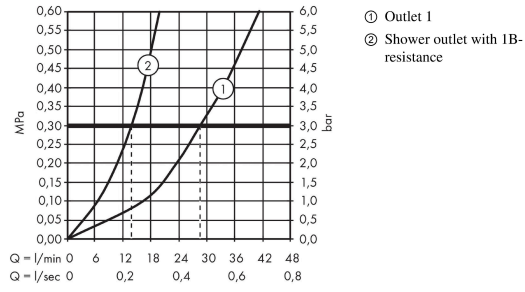

ShowerSelect

Thermostat for concealed installation for 2 functions with hose connection and shower holder

Surfaces: **Chrome** Article Number: **15765000**

Description

product features

- consists of: Thermostat, shower holder
- 2 functions
- Select push-button on/off control for 2 outlets
- simultaneous use of several outlets
- maximum flow rate at 3 bar: 29 l/min
- flow rate hand shower connection at 3 bar: 14 l/min
- flow rate upper outlet: 29 l/min
- thermostat cartridge, Start/stop valve to operate the functions
- safety lock at 40 °C
- temperature limitation adjustable
- hose nut: for shower hoses with conical nut on both sides
- connection type: basic set
- min. operating pressure: 1 bar
- max. operating pressure: 10 bar
- Thermostat is delivered with buttons hand shower and Rain large

Technology

Product image

Scale drawing

ShowerSelect

Thermostat for concealed installation for 2 functions with hose connection and shower holder

Surfaces: **Chrome** Article Number: **15765000**

Flowchart

ShowerSelect