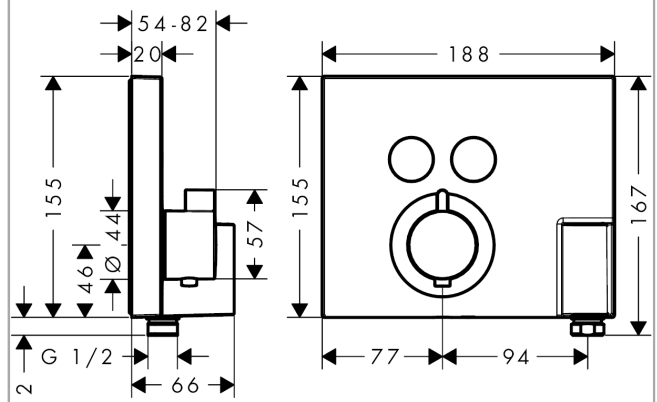

ShowerSelect

Thermostat for concealed installation for 2 functions with hose connection and shower holder

Surfaces: **Chrome** Article Number: **15765000**

Description

product features

- consists of: Thermostat, shower holder
- 2 functions
- Select push-button on/off control for 2 outlets
- simultaneous use of several outlets
- maximum flow rate at 3 bar: 29 l/min
- flow rate hand shower connection at 3 bar: 14 l/min
- flow rate upper outlet: 29 l/min
- thermostat cartridge, Start/stop valve to operate the functions
- safety lock at 40 °C
- temperature limitation adjustable
- hose nut: for shower hoses with conical nut on both sides
- connection type: basic set
- min. operating pressure: 1 bar
- max. operating pressure: 10 bar
- Thermostat is delivered with buttons hand shower and Rain large

Technology

Product image

Scale drawing

ShowerSelect

Thermostat for concealed installation for 2 functions with hose connection and shower holder

Surfaces: **Chrome** Article Number: **15765000**

Flowchart

ShowerSelect

Thermostat for concealed installation for 2 functions with hose connection and shower holder

Surfaces: **Chrome** Article Number: **15765000**

Exploded Drawing

Year of production: >03/15

ShowerSelect**Thermostat for concealed installation for 2 functions with hose connection and shower holder**Surfaces: **Chrome** Article Number: **15765000****Spare part list**

ShowerSelect

Thermostat for concealed installation for 2 functions with hose connection and shower holder

Surfaces: **Chrome** Article Number: **15765000**

Spare part list

Year of production: >03/15

Pos.	Description	Article Number	Price	PU
42	symbol Whirl	93575880	€ 8,45	1
43	symbol Mono	93576880	€ 8,45	1
44	symbol tub	93577880	€ 8,45	1
45	symbol body shower	93578880	€ 8,45	1
46	symbol ON/OFF	93579880	€ 8,45	1
47	pushbutton	93955880	€ 18,33	1
a	concealed item	01800180	-	1
b	adapter for exchanged connections	93181000	€ 249,90	1
c	brake disc	92498000	€ 8,45	1
d	Grease	90920000	€ 13,92	1