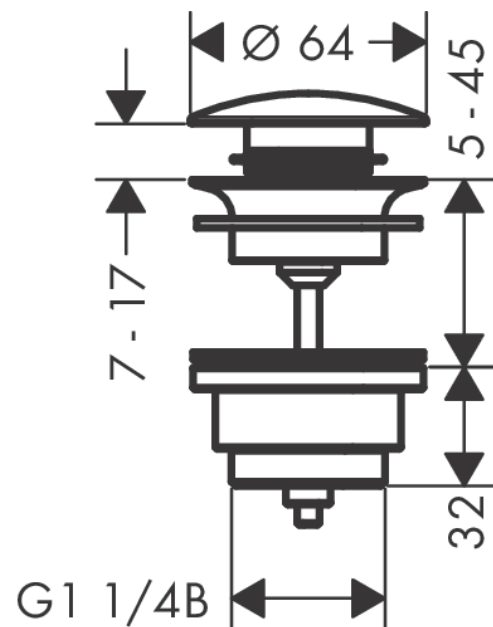

Waste set push-open for basin and bidet mixers

Surfaces: **Chrome** Article Number: **50100000**

Description

product features

- operation with pressure plug
- for basins with overflow hole
- drain plug material brass
- connection dimension G 1 1/4
- with overflow

Design awards

Product image

Scale drawing

Waste set push-open for basin and bidet mixers

Surfaces: **Chrome** Article Number: **50100000**

Exploded Drawing

Year of production: >04/17

Waste set push-open for basin and bidet mixers

Surfaces: **Chrome** Article Number: **50100000**

Spare part list

Year of production: >04/17

Pos.	Description	Article Number	Price	PU
1	plug	97204000	€ 57,12	1
2	seal	97205000	€ 5,24	1
3	screw	98000000	€ 5,24	1
4	form ring	96361000	€ 8,45	1