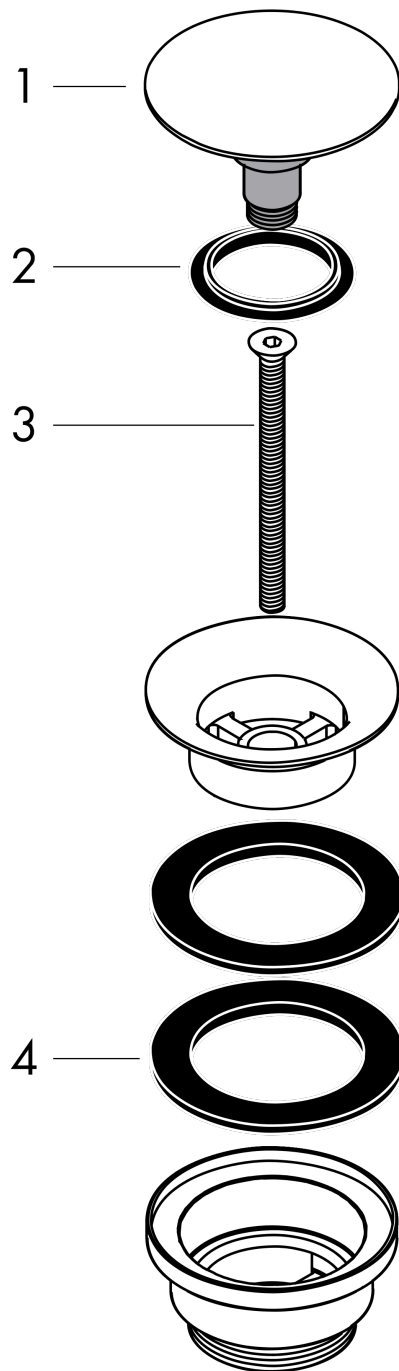

Waste set push-open for basin and bidet mixers

Surfaces: **Chrome** Article Number: **50100000**

Description

product features

- operation with pressure plug
- for basins with overflow hole
- drain plug material brass
- connection dimension G 1 1/4
- with overflow

Design awards

Product image

Scale drawing

Waste set push-open for basin and bidet mixers

Surfaces: **Chrome** Article Number: **50100000**

Exploded Drawing

Year of production: >04/17

Waste set push-open for basin and bidet mixers

Surfaces: **Chrome** Article Number: **50100000**

Spare part list

Year of production: >04/17

Pos.	Description	Article Number	Price	PU
1	plug	97204000	€ 57,12	1
2	seal	97205000	€ 5,24	1
3	screw	98000000	€ 5,24	1
4	form ring	96361000	€ 8,45	1