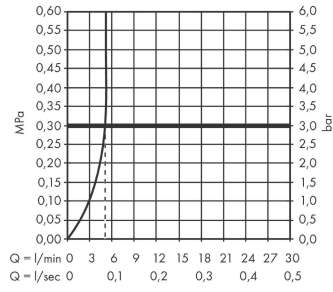

Vernis Shape
Single lever basin mixer 100 with pop-up waste set
 Surfaces: **chrome** Art. no. : **71561000**

Description

product features

- Consists of: single lever basin mixer, waste set
- ComfortZone 100 provides space for greater freedom of movement
- free-standing installation
- spout 110 mm long
- Spray pattern: normal spray
- spray direction can be adjusted to minimise splash back
- Maximum flow rate (at 3 bar): 5 l/min
- Min. operating pressure: 1 bar
- Max. operating pressure: 10 bar
- ceramic cartridge
- with isolated water conduction
- Material waste set: synthetic
- pop-up waste set 1¼"
- WRAS 2101057

Article Details

Price excl. VAT £ 106.67

Technology

Certificates

Product image

Scale drawing

Vernis Shape
Single lever basin mixer 100 with pop-up waste set
 Surfaces: **chrome** Art. no. : **71561000**

Flowchart