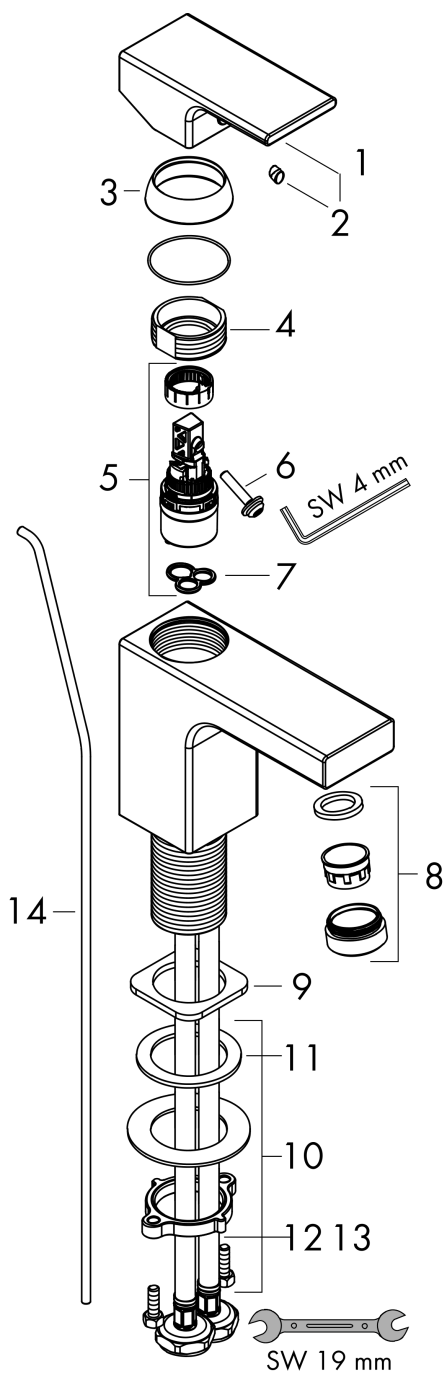

Vernis Shape
Single lever basin mixer 100 with pop-up waste set
 Surfaces: **chrome** Art. no. : **71561000**

Description

product features

- Consists of: single lever basin mixer, waste set
- ComfortZone 100 provides space for greater freedom of movement
- free-standing installation
- spout 110 mm long
- Spray pattern: normal spray
- spray direction can be adjusted to minimise splash back
- Maximum flow rate (at 3 bar): 5 l/min
- Min. operating pressure: 1 bar
- Max. operating pressure: 10 bar
- ceramic cartridge
- with isolated water conduction
- Material waste set: synthetic
- pop-up waste set 1¼"
- WRAS 2101057

Article Details

Price excl. VAT £ 106.67

Technology

Certificates

Product image

Scale drawing

Vernis Shape
Single lever basin mixer 100 with pop-up waste set
 Surfaces: **chrome** Art. no. : **71561000**

Flowchart

Vernis Shape
Single lever basin mixer 100 with pop-up waste set
 Surfaces: **chrome** Art. no. : **71561000**

Exploded Drawing

Year of production: >04/21

Vernis Shape
Single lever basin mixer 100 with pop-up waste set
 Surfaces: **chrome** Art. no. : **71561000**

Spare part list

Year of production: >04/21

Pos.	Description	Art. no.	Price	PU
1	handle	93684000	-	1
2	screw cover	96338000	-	1
3	flange	93680000	-	1
4	nut	93686000	-	1
5	cartridge, assy	97685000	-	1
6	locking screw for handle	95140000	-	1
7	seal	98865000	-	1
8	aerator swivelling M24x1 (5 l/min)	93834000	-	1
9	seal	93687000	-	1
10	fixing set (Ø 32)	13961000	-	1
11	lever collar	97548000	-	1
12	connection hose 600 mm M8x0,75 G3/8	96556000	-	1
13	O-ring 7x1,5	98422000	-	1
14	pull rod	93683000	-	1
a	pop up waste	92168000	-	1
b	fixation extension 35 mm	13898000	-	1