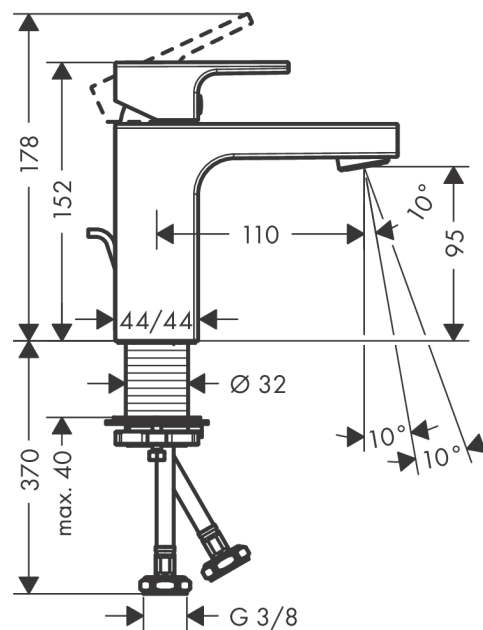

Vernis Shape
Single lever basin mixer 100 with pop-up waste set
 Surfaces: **chrome** Art. no. : **71561000**

Description

product features

- Consists of: single lever basin mixer, waste set
- ComfortZone 100 provides space for greater freedom of movement
- free-standing installation
- spout 110 mm long
- Spray pattern: normal spray
- spray direction can be adjusted to minimise splash back
- Maximum flow rate (at 3 bar): 5 l/min
- Min. operating pressure: 1 bar
- Max. operating pressure: 10 bar
- ceramic cartridge
- with isolated water conduction
- Material waste set: synthetic
- pop-up waste set 1¼"
- WRAS 2101057

Article Details

Price excl. VAT £ 106.67

Technology

Certificates

Product image

Scale drawing

Vernis Shape
Single lever basin mixer 100 with pop-up waste set
 Surfaces: **chrome** Art. no. : **71561000**

Flowchart

Vernis Shape
Single lever basin mixer 100 with pop-up waste set
 Surfaces: **chrome** Art. no. : **71561000**

Exploded Drawing

Year of production: >04/21

Vernis Shape
Single lever basin mixer 100 with pop-up waste set
 Surfaces: **chrome** Art. no. : **71561000**

Spare part list

Year of production: >04/21

Pos.	Description	Art. no.	Price	PU
1	handle	93684000	-	1
2	screw cover	96338000	-	1
3	flange	93680000	-	1
4	nut	93686000	-	1
5	cartridge, assy	97685000	-	1
6	locking screw for handle	95140000	-	1
7	seal	98865000	-	1
8	aerator swivelling M24x1 (5 l/min)	93834000	-	1
9	seal	93687000	-	1
10	fixing set (Ø 32)	13961000	-	1
11	lever collar	97548000	-	1
12	connection hose 600 mm M8x0,75 G3/8	96556000	-	1
13	O-ring 7x1,5	98422000	-	1
14	pull rod	93683000	-	1
a	pop up waste	92168000	-	1
b	fixation extension 35 mm	13898000	-	1